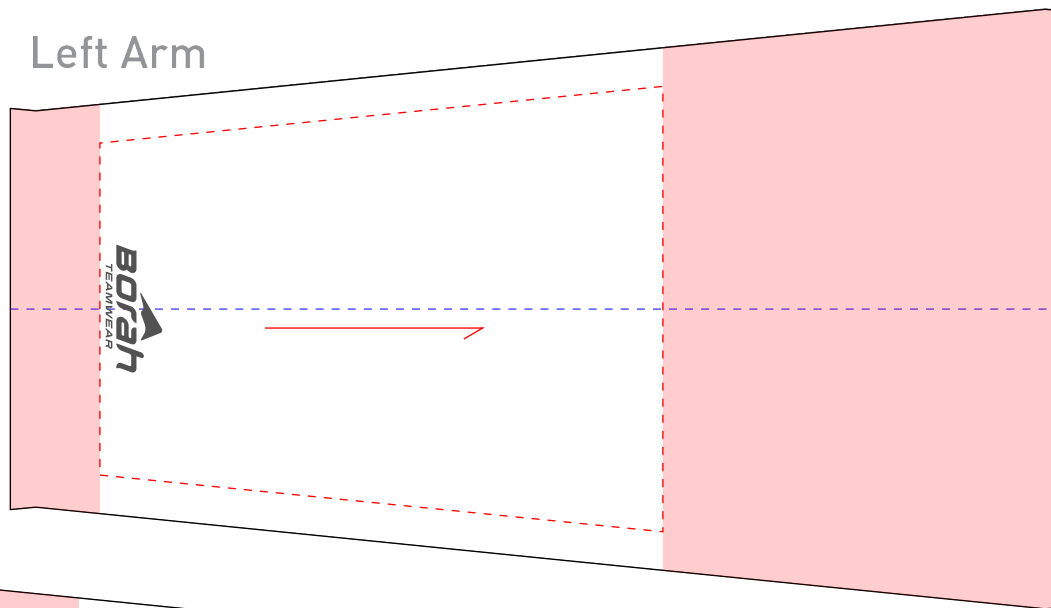

DESIGN TEMPLATE

TEMPLATE INSTRUCTIONS

Background art should bleed beyond pattern edges. Art can be submitted using pattern edges as clipping masks or with bleed art simply layed over top of Design Template.

Please keep all logos and text (foreground art) within the art margin lines. See legend for further clarification.

Mt. Borah Designers will use this art as a guideline for your design. An official 3D will be provided for approval.

ART LEGEND

Template 

Art Margin 

Art Read Direction 

www.mtborah.com
info@mtborah.com
T: 1-800-354-2825
F: 1-888-682-6724
M - F | 8 - 5 CST

Made in USA

Left Arm

Right Arm