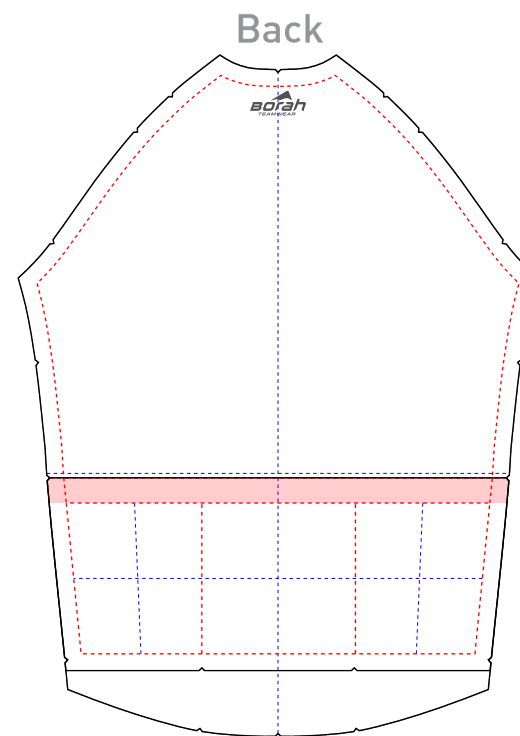

## TEMPLATE INSTRUCTIONS

Background art should bleed beyond pattern edges. Art can be submitted using pattern edges as clipping masks or with bleed art simply layed over top of Design Template.

Please keep all logos and text (foreground art) within the art margin lines. See legend for further clarification.

## ART LEGEND

Template

Art Margin

Art Read Direction

www.mtborah.com  
 info@mtborah.com  
 T: 1-800-354-2825  
 F: 1-888-682-6724  
 M - F | 8 - 5 CST

Made in USA

Collar

Right Sleeve

Left Sleeve

Front

Back