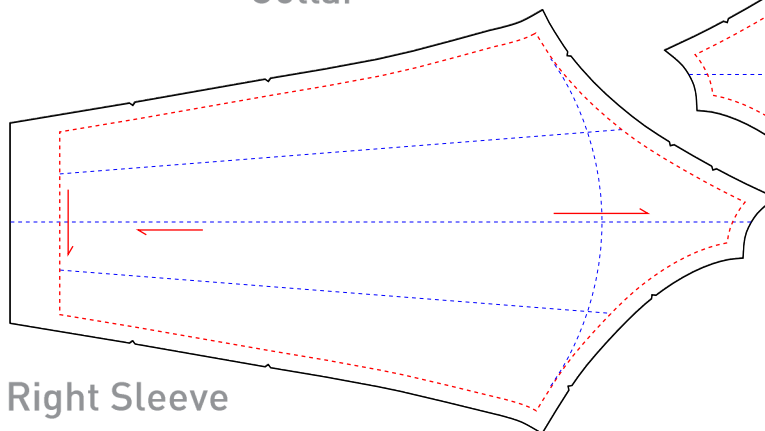

## TEMPLATE INSTRUCTIONS

Background art should bleed beyond pattern edges. Art can be submitted using pattern edges as clipping masks or with bleed art simply layed over top of Design Template.

Please keep all logos and text (foreground art) within the art margin lines. See legend for further clarification.

## ART LEGEND

Template

Art Margin

Art Read Direction

www.mtborah.com  
 info@mtborah.com  
 T: 1-800-354-2825  
 F: 1-888-682-6724  
 M - F | 8 - 5 CST

Made in USA

Collar

Right Sleeve

Left Sleeve

Front

Back