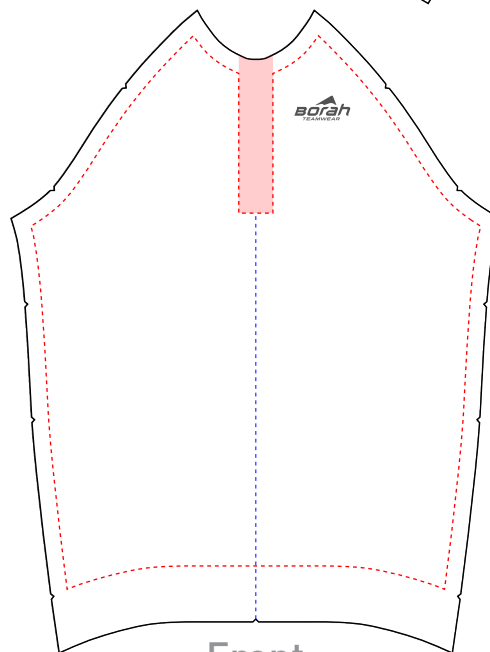

## TEMPLATE INSTRUCTIONS

Background art should bleed beyond pattern edges. Art can be submitted using pattern edges as clipping masks or with bleed art simply layed over top of Design Template.

Please keep all logos and text (foreground art) within the art margin lines. See legend for further clarification.

## ART LEGEND

Template

Art Margin

Art Read Direction

www.mtborah.com  
 info@mtborah.com  
 T: 1-800-354-2825  
 F: 1-888-682-6724  
 M - F | 8 - 5 CST

Made in USA

Collar

Right Sleeve

Left Sleeve

Front

Back