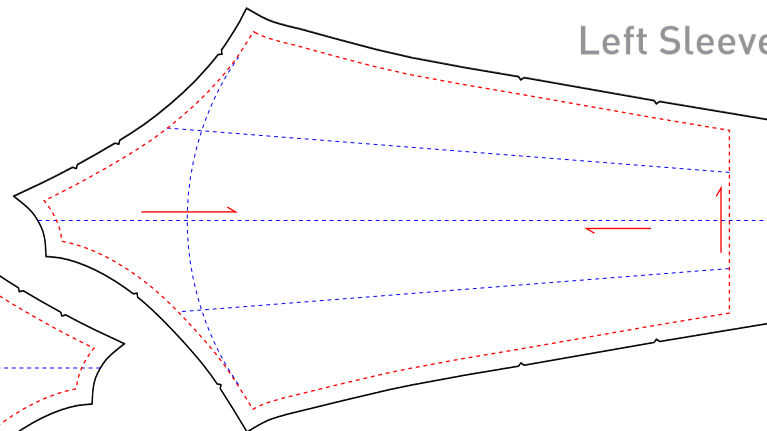

## TEMPLATE INSTRUCTIONS

Background art should bleed beyond pattern edges. Art can be submitted using pattern edges as clipping masks or with bleed art simply layed over top of Design Template.

Please keep all logos and text (foreground art) within the art margin lines. See legend for further clarification.

## ART LEGEND

Template

Art Margin

Art Read Direction

www.mtborah.com  
 info@mtborah.com  
 T: 1-800-354-2825  
 F: 1-888-682-6724  
 M - F | 8 - 5 CST

Made in USA

Collar

Right Sleeve

Left Sleeve

Front

Back