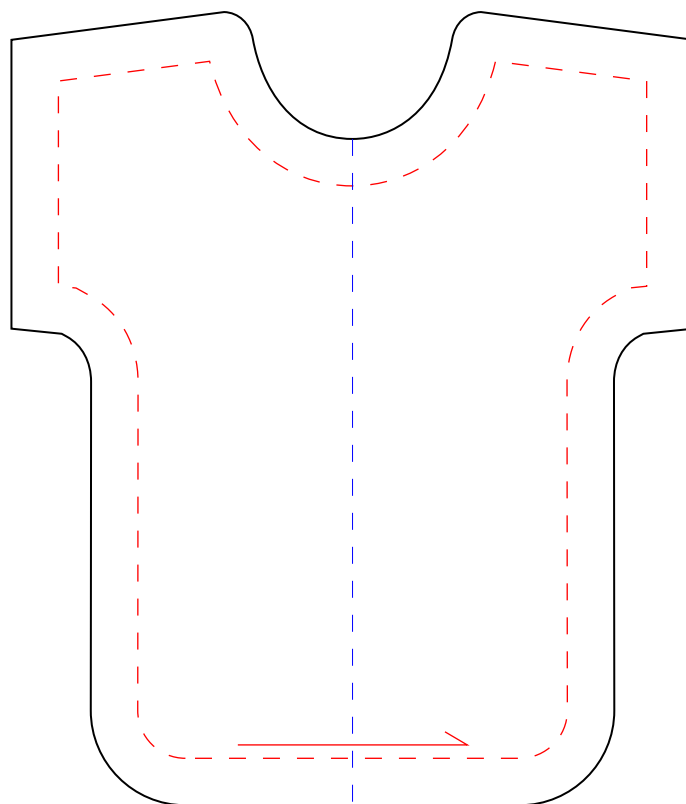

## TEMPLATE INSTRUCTIONS

Background art should bleed beyond pattern edges. Art can be submitted using pattern edges as clipping masks or with bleed art simply layed over top of Design Template.

Please keep all logos and text (foreground art) within the art margin lines. See legend for further clarification.

## ART LEGEND

Template 

Art Margin 

Art Read Direction 

[www.mtborah.com](http://www.mtborah.com)

[info@mtborah.com](mailto:info@mtborah.com)

T: 1-800-354-2825

F: 1-888-682-6724

M - F | 8 - 5 CST

Made in USA

Front

Back