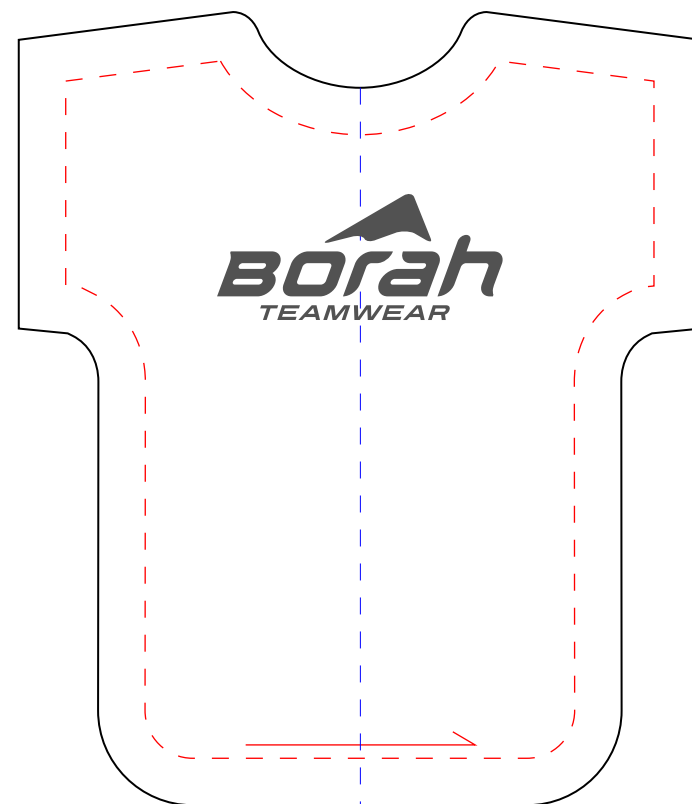

## TEMPLATE INSTRUCTIONS

Background art should bleed beyond pattern edges. Art can be submitted using pattern edges as clipping masks or with bleed art simply layed over top of Design Template.

Please keep all logos and text (foreground art) within the art margin lines. See legend for further clarification.

M - F | 8 - 5 CST

Made in USA

Front

Back