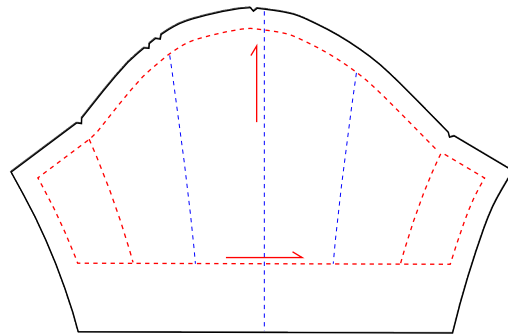

ART LEGEND

Template

Art Margin

Art Read Direction

www.mtborah.com
info@mtborah.com
T: 1-800-354-2825
F: 1-888-682-6724
M - F | 8 - 5 CST

Made in USA

Right Sleeve

Left Sleeve

Back with Pocket

Left Side Panel

Collar

Right Side Panel

Front