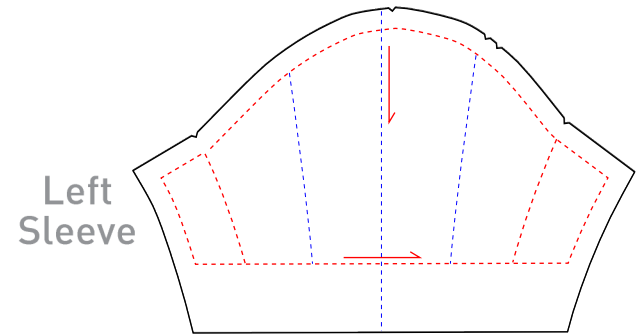

DESIGN TEMPLATE

TEMPLATE INSTRUCTIONS

Background art should bleed beyond pattern edges. Art can be submitted using pattern edges as clipping masks or with bleed art simply layed over top of Design Template.

ART LEGEND

Template

Art Margin

Art Read Direction

www.mtborah.com
info@mtborah.com
T: 1-800-354-2825
F: 1-888-682-6724
M - F | 8 - 5 CST

Made in USA

Right Sleeve

Left Sleeve

Back with Pocket

Left Side Panel

Collar

Right Side Panel

Front