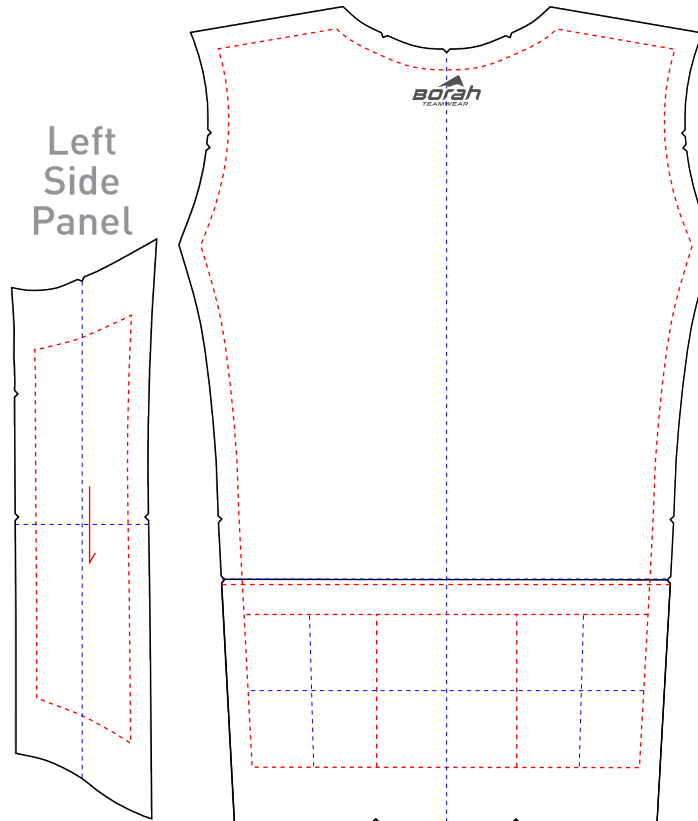

DESIGN TEMPLATE

TEMPLATE INSTRUCTIONS

Background art should bleed beyond pattern edges. Art can be submitted using pattern edges as clipping masks or with bleed art simply layed over top of Design Template.

Please keep all logos and text (foreground art) within the art margin lines. See legend for further clarification.

Mt. Borah Designers will use this art as a guideline for your design. An official 3D will be provided for approval.

ART LEGEND

Template

Art Margin

Art Read Direction

www.mtborah.com
info@mtborah.com
T: 1-800-354-2825
F: 1-888-682-6724
M - F | 8 - 5 CST

Made in USA

Right Sleeve

Left Sleeve

Back with Pocket

Left Side Panel

Collar

Right Side Panel

Front