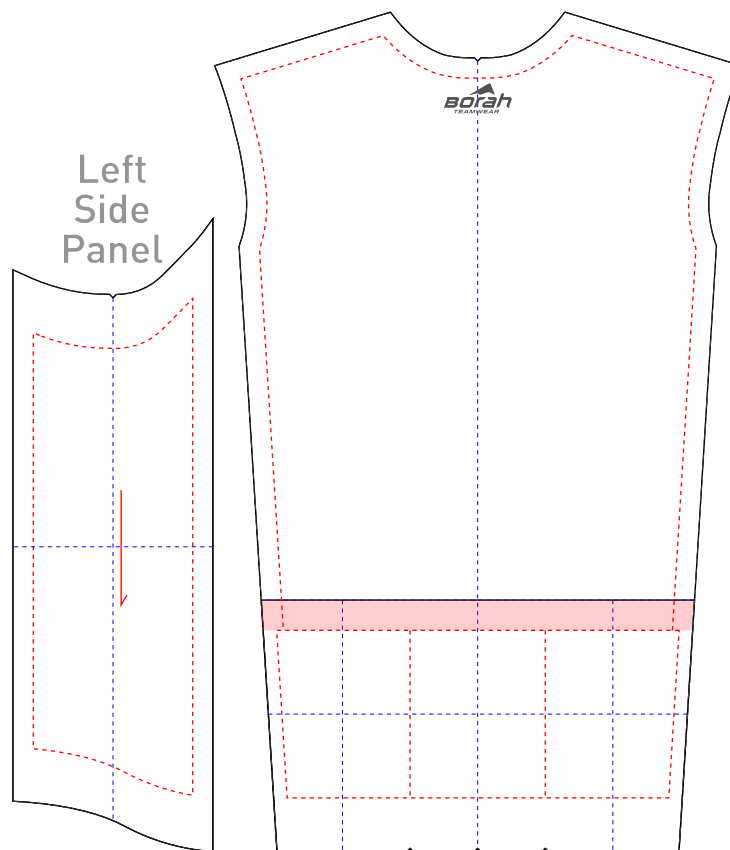

DESIGN TEMPLATE

TEMPLATE INSTRUCTIONS

Background art should bleed beyond pattern edges. Art can be submitted using pattern edges as clipping masks or with bleed art simply layed over top of Design Template.

M - F | 8 - 5 CST

Made in USA

Right Sleeve

Left Sleeve

Collar

Back with Pocket

Left Side Panel

Right Side Panel

Front