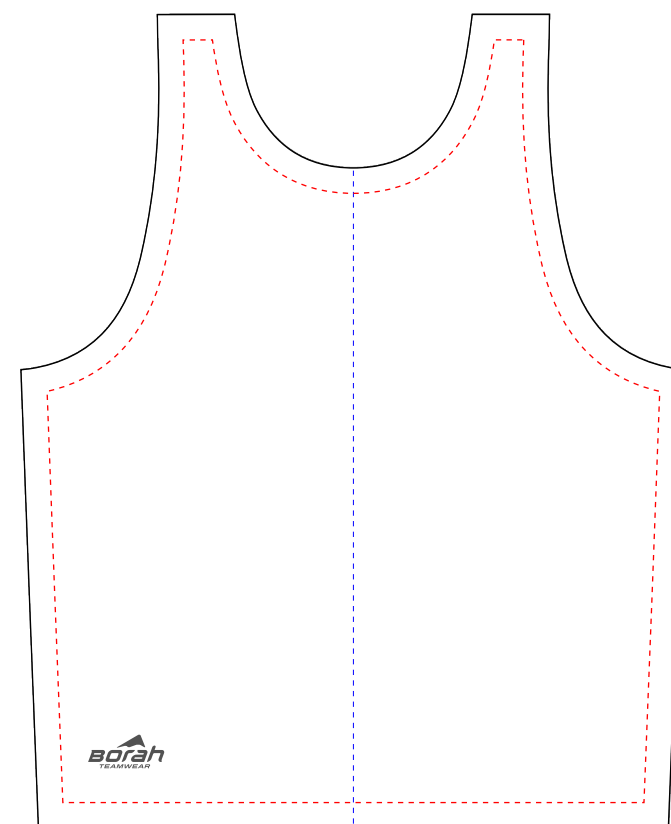

DESIGN TEMPLATE

TEMPLATE INSTRUCTIONS

Background art should bleed beyond pattern edges. Art can be submitted using pattern edges as clipping masks or with bleed art simply layed over top of Design Template.

Please keep all logos and text (foreground art) within the art margin lines. See legend for further clarification.

Mt. Borah Designers will use this art as a guideline for your design. An official 3D will be provided for approval.

ART LEGEND

Template 

Art Margin 

Art Read Direction 

www.mtborah.com

info@mtborah.com

T: 1-800-354-2825

F: 1-888-682-6724

M - F | 8 - 5 CST

Made in USA

Front

Back