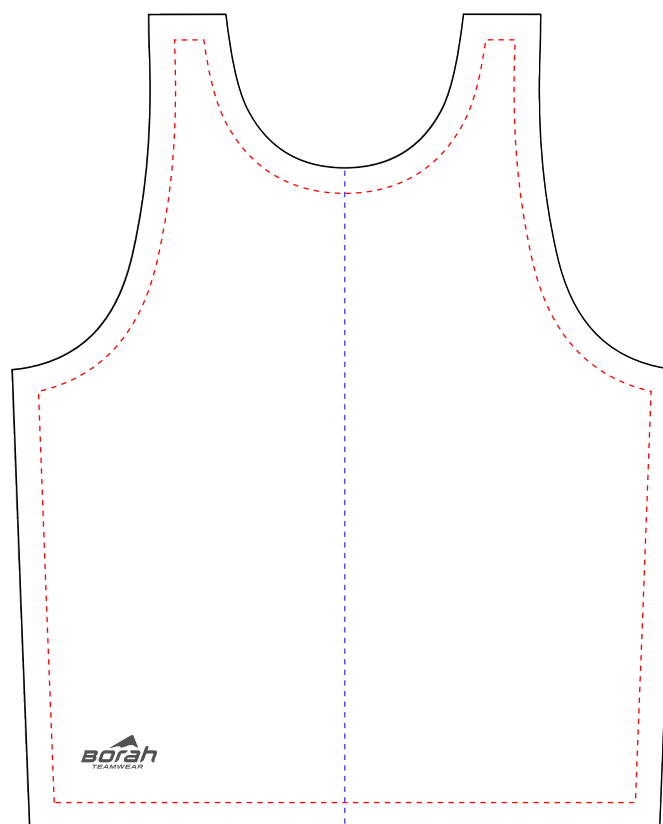

DESIGN TEMPLATE

TEMPLATE INSTRUCTIONS

Background art should bleed beyond pattern edges. Art can be submitted using pattern edges as clipping masks or with bleed art simply layed over top of Design Template.

Please keep all logos and text (foreground art) within the art margin lines. See legend for further clarification.

Mt. Borah Designers will use this art as a guideline for your design. An official 3D will be provided for approval.

ART LEGEND

Template 

Art Margin 

Art Read Direction 

www.mtborah.com

info@mtborah.com

T: 1-800-354-2825

F: 1-888-682-6724

M - F | 8 - 5 CST

Made in USA

Front

Back