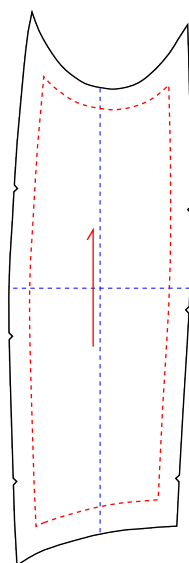

DESIGN TEMPLATE

TEMPLATE INSTRUCTIONS

Background art should bleed beyond pattern edges. Art can be submitted using pattern edges as clipping masks or with bleed art simply layed over top of Design Template.

ART LEGEND

Template

Art Margin

Art Read Direction

www.mtborah.com
 info@mtborah.com
 T: 1-800-354-2825
 F: 1-888-682-6724
 M - F | 8 - 5 CST

Made in USA

Left Sleeve

Collar

Right Sleeve

Right Side Panel

Left Side Panel

Back with Pocket

Front Full Hidden Zipper