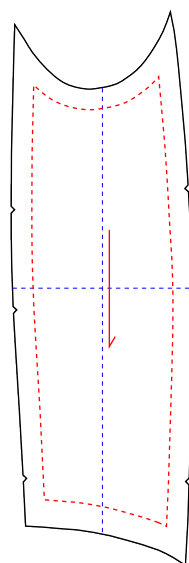

DESIGN TEMPLATE

TEMPLATE INSTRUCTIONS

Background art should bleed beyond pattern edges. Art can be submitted using pattern edges as clipping masks or with bleed art simply layed over top of Design Template.

ART LEGEND

Template

Art Margin

Art Read Direction

www.mtborah.com
 info@mtborah.com
 T: 1-800-354-2825
 F: 1-888-682-6724
 M - F | 8 - 5 CST

Made in USA

Left Sleeve

Collar

Right Sleeve

Right Side Panel

Left Side Panel

Back with Pocket

Front Full Hidden Zipper