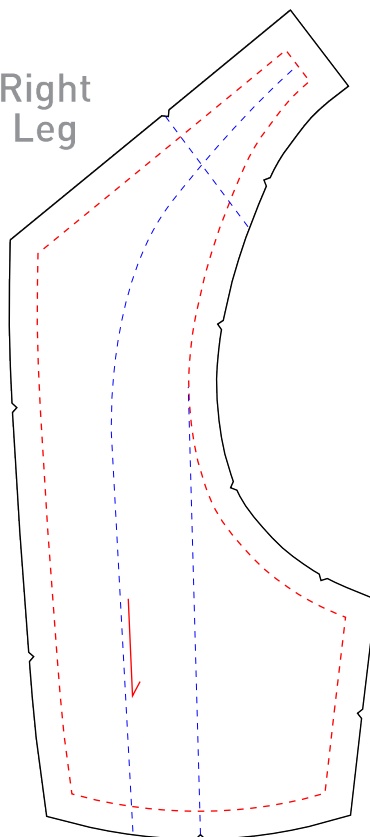

DESIGN TEMPLATE

TEMPLATE INSTRUCTIONS

Background art should bleed beyond pattern edges. Art can be submitted using pattern edges as clipping masks or with bleed art simply layed over top of Design Template.

Please keep all logos and text (foreground art) within the art margin lines. See legend for further clarification.

Mt. Borah Designers will use this art as a guideline for your design. An official 3D will be provided for approval.

ART LEGEND

Template

Art Margin

Art Read Direction

www.mtborah.com
 info@mtborah.com
 T: 1-800-354-2825
 F: 1-888-682-6724
 M - F | 8 - 5 CST

Made in USA

Right Leg

Back Panel

Left Leg

Right Knee

Left Knee