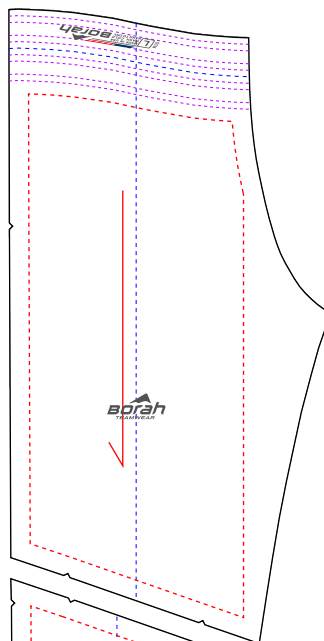

DESIGN TEMPLATE

TEMPLATE INSTRUCTIONS

Background art should bleed beyond pattern edges. Art can be submitted using pattern edges as clipping masks or with bleed art simply layed over top of Design Template.

ART LEGEND

Template

Art Margin

Art Read Direction

www.mtborah.com
info@mtborah.com
T: 1-800-354-2825
F: 1-888-682-6724
M - F | 8 - 5 CST

Made in USA

Right Leg

Right Knee

Left Leg

Left Knee