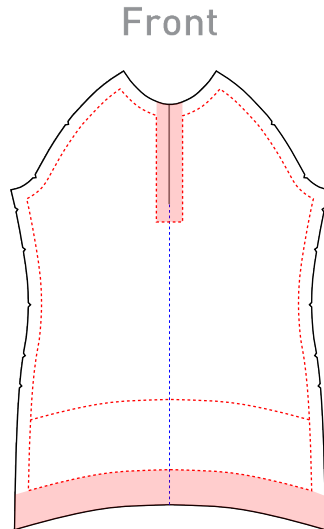

DESIGN TEMPLATE

TEMPLATE INSTRUCTIONS

Background art should bleed beyond pattern edges. Art can be submitted using pattern edges as clipping masks or with bleed art simply layed over top of Design Template.

ART LEGEND

- Template
- Art Margin
- Art Read Direction

www.mtborah.com
 info@mtborah.com
 T: 1-800-354-2825
 F: 1-888-682-6724
 M - F | 8 - 5 CST

Made in USA

Right Sleeve

Left Sleeve

Front

Collar

Back

Side Gusset

Right Leg

Crotch Gusset

Left Leg

Side Gusset