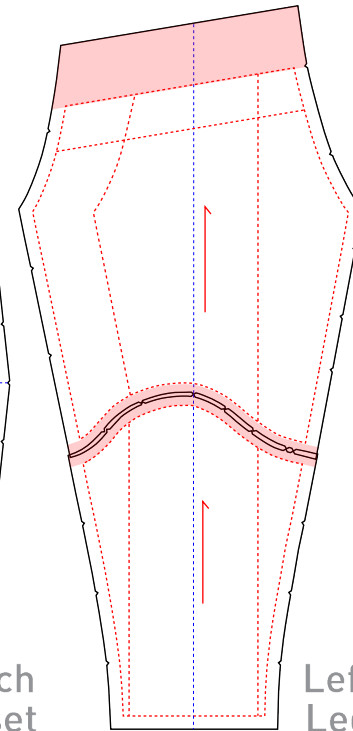

DESIGN TEMPLATE

TEMPLATE INSTRUCTIONS

Background art should bleed beyond pattern edges. Art can be submitted using pattern edges as clipping masks or with bleed art simply layed over top of Design Template.

Please keep all logos and text (foreground art) within the art margin lines. See legend for further clarification.

Mt. Borah Designers will use this art as a guideline for your design. An official 3D will be provided for approval.

ART LEGEND

- Template
- Art Margin
- Art Read Direction

www.mtborah.com
 info@mtborah.com
 T: 1-800-354-2825
 F: 1-888-682-6724
 M - F | 8 - 5 CST

Made in USA

Right Sleeve

Left Sleeve

Front

Collar

Back

Side Gusset

Right Leg

Crotch Gusset

Left Leg

Side Gusset