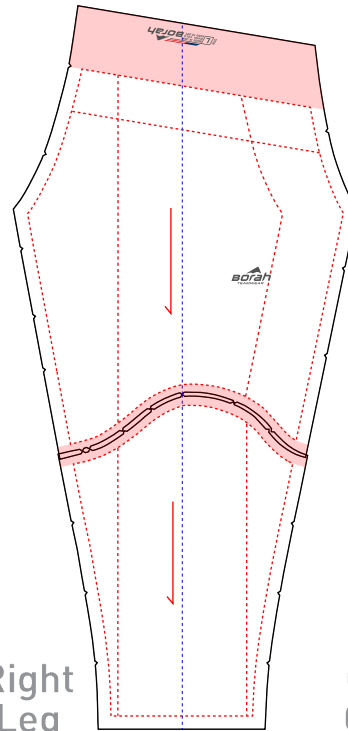

DESIGN TEMPLATE

TEMPLATE INSTRUCTIONS

Background art should bleed beyond pattern edges. Art can be submitted using pattern edges as clipping masks or with bleed art simply layed over top of Design Template.

Please keep all logos and text (foreground art) within the art margin lines. See legend for further clarification.

Mt. Borah Designers will use this art as a guideline for your design. An official 3D will be provided for approval.

ART LEGEND

- Template
- Art Margin
- Art Read Direction

www.mtborah.com
 info@mtborah.com
 T: 1-800-354-2825
 F: 1-888-682-6724
 M - F | 8 - 5 CST

Made in USA

Right Sleeve

Left Sleeve

Front

Collar

Back

Side Gusset

Right Leg

Crotch Gusset

Left Leg

Side Gusset