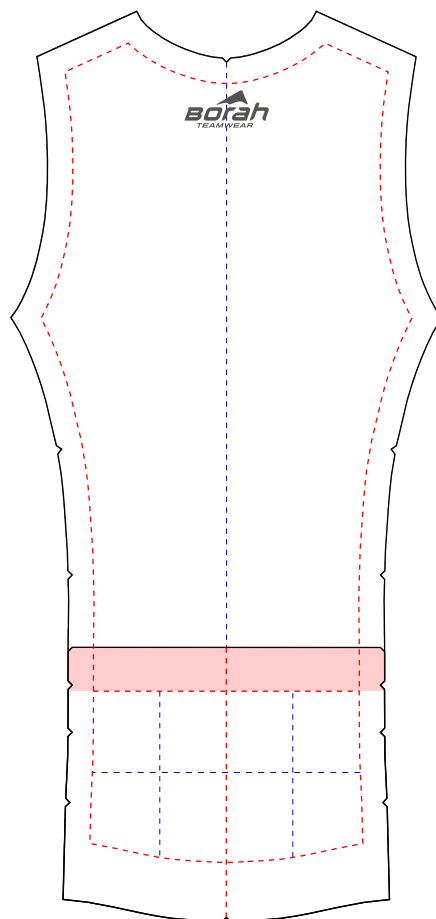

## TEMPLATE INSTRUCTIONS

Background art should bleed beyond pattern edges. Art can be submitted using pattern edges as clipping masks or with bleed art simply layed over top of Design Template.

Please keep all logos and text (foreground art) within the art margin lines. See legend for further clarification.

## ART LEGEND

Template

Art Margin

Art Read Direction

www.mtborah.com  
 info@mtborah.com  
 T: 1-800-354-2825  
 F: 1-888-682-6724  
 M - F | 8 - 5 CST

Made in USA

Back with Pocket

Right  
Side  
Panel

Front

Left  
Side  
Panel