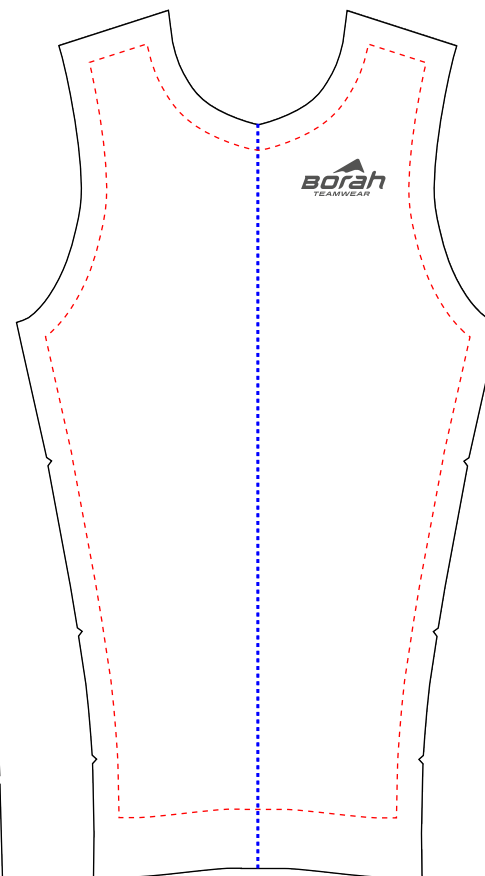

## TEMPLATE INSTRUCTIONS

Background art should bleed beyond pattern edges. Art can be submitted using pattern edges as clipping masks or with bleed art simply layed over top of Design Template.

Please keep all logos and text (foreground art) within the art margin lines. See legend for further clarification.

## ART LEGEND

Template

Art Margin

Art Read Direction

www.mtborah.com  
 info@mtborah.com  
 T: 1-800-354-2825  
 F: 1-888-682-6724  
 M - F | 8 - 5 CST

Made in USA

Back with Pocket

Right  
Side  
Panel

Front

Left  
Side  
Panel