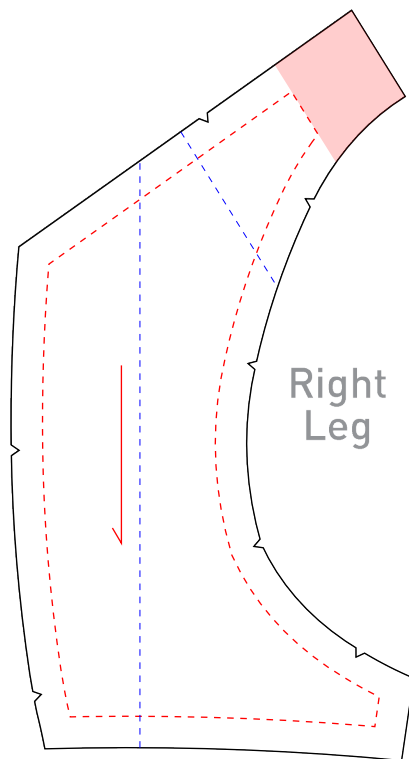

DESIGN TEMPLATE

TEMPLATE INSTRUCTIONS

Background art should bleed beyond pattern edges. Art can be submitted using pattern edges as clipping masks or with bleed art simply layed over top of Design Template.

Please keep all logos and text (foreground art) within the art margin lines. See legend for further clarification.

Mt. Borah Designers will use this art as a guideline for your design. An official 3D will be provided for approval.

ART LEGEND

Template _____

Art Margin - - - - -

Art Read Direction →

www.mtborah.com
 info@mtborah.com
 T: 1-800-354-2825
 F: 1-888-682-6724
 M - F | 8 - 5 CST

Made in USA

Right Leg

Back Panel

Left Leg

Right Powerband

Left Powerband