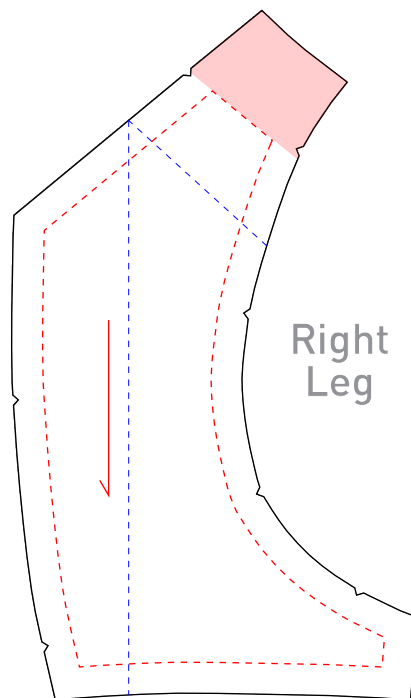

DESIGN TEMPLATE

TEMPLATE INSTRUCTIONS

Background art should bleed beyond pattern edges. Art can be submitted using pattern edges as clipping masks or with bleed art simply layed over top of Design Template.

Please keep all logos and text (foreground art) within the art margin lines. See legend for further clarification.

Mt. Borah Designers will use this art as a guideline for your design. An official 3D will be provided for approval.

ART LEGEND

Template _____

Art Margin - - - - -

Art Read Direction →

www.mtborah.com
info@mtborah.com
T: 1-800-354-2825
F: 1-888-682-6724
M - F | 8 - 5 CST

Made in USA

Right Leg

Back Panel

Left Leg

Right Powerband

Left Powerband