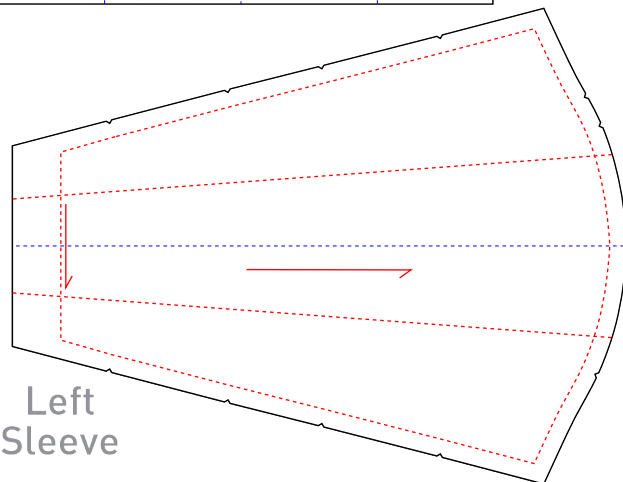

DESIGN TEMPLATE

TEMPLATE INSTRUCTIONS

Background art should bleed beyond pattern edges. Art can be submitted using pattern edges as clipping masks or with bleed art simply layed over top of Design Template.

ART LEGEND

Template

Art Margin

Art Read Direction

www.mtborah.com
info@mtborah.com
T: 1-800-354-2825
F: 1-888-682-6724
M - F | 8 - 5 CST

Made in USA

Collar

Back

Left Sleeve

Right Sleeve