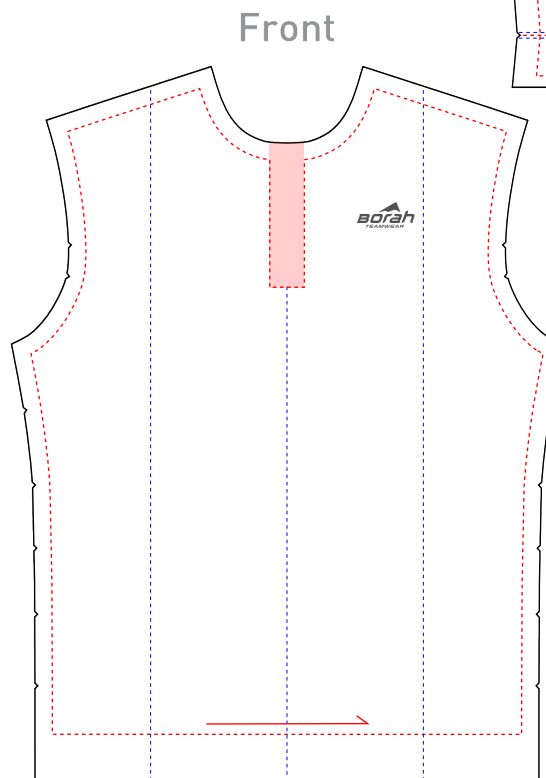

DESIGN TEMPLATE

TEMPLATE INSTRUCTIONS

Background art should bleed beyond pattern edges. Art can be submitted using pattern edges as clipping masks or with bleed art simply layed over top of Design Template.

Please keep all logos and text (foreground art) within the art margin lines. See legend for further clarification.

Mt. Borah Designers will use this art as a guideline for your design. An official 3D will be provided for approval.

ART LEGEND

Template

Art Margin

Art Read Direction

www.mtborah.com
info@mtborah.com
T: 1-800-354-2825
F: 1-888-682-6724
M - F | 8 - 5 CST

Made in USA

Collar

Back

Left Sleeve

Right Sleeve