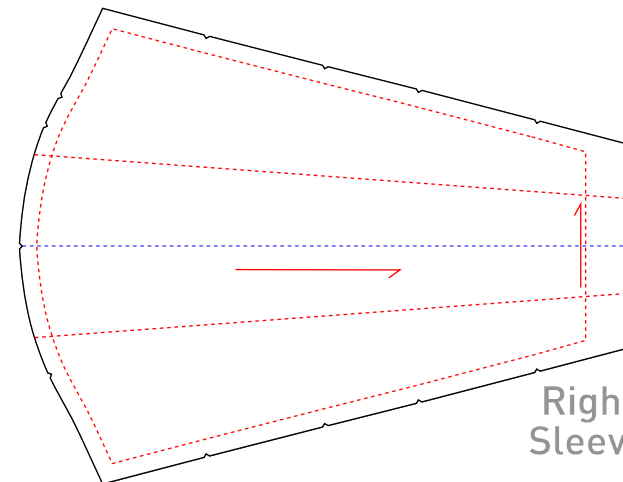

DESIGN TEMPLATE

TEMPLATE INSTRUCTIONS

Background art should bleed beyond pattern edges. Art can be submitted using pattern edges as clipping masks or with bleed art simply layed over top of Design Template.

ART LEGEND

Template

Art Margin

Art Read Direction

www.mtborah.com
info@mtborah.com
T: 1-800-354-2825
F: 1-888-682-6724
M - F | 8 - 5 CST

Made in USA

Collar

Back

Left Sleeve

Right Sleeve