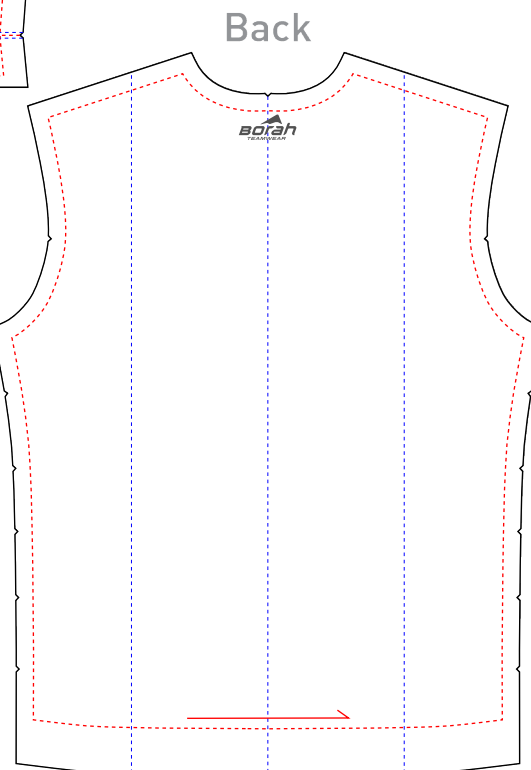

DESIGN TEMPLATE

TEMPLATE INSTRUCTIONS

Background art should bleed beyond pattern edges. Art can be submitted using pattern edges as clipping masks or with bleed art simply layed over top of Design Template.

Please keep all logos and text (foreground art) within the art margin lines. See legend for further clarification.

Mt. Borah Designers will use this art as a guideline for your design. An official 3D will be provided for approval.

ART LEGEND

Template

Art Margin

Art Read Direction

www.mtborah.com
info@mtborah.com
T: 1-800-354-2825
F: 1-888-682-6724
M - F | 8 - 5 CST

Made in USA

Collar

Back

Left Sleeve

Right Sleeve