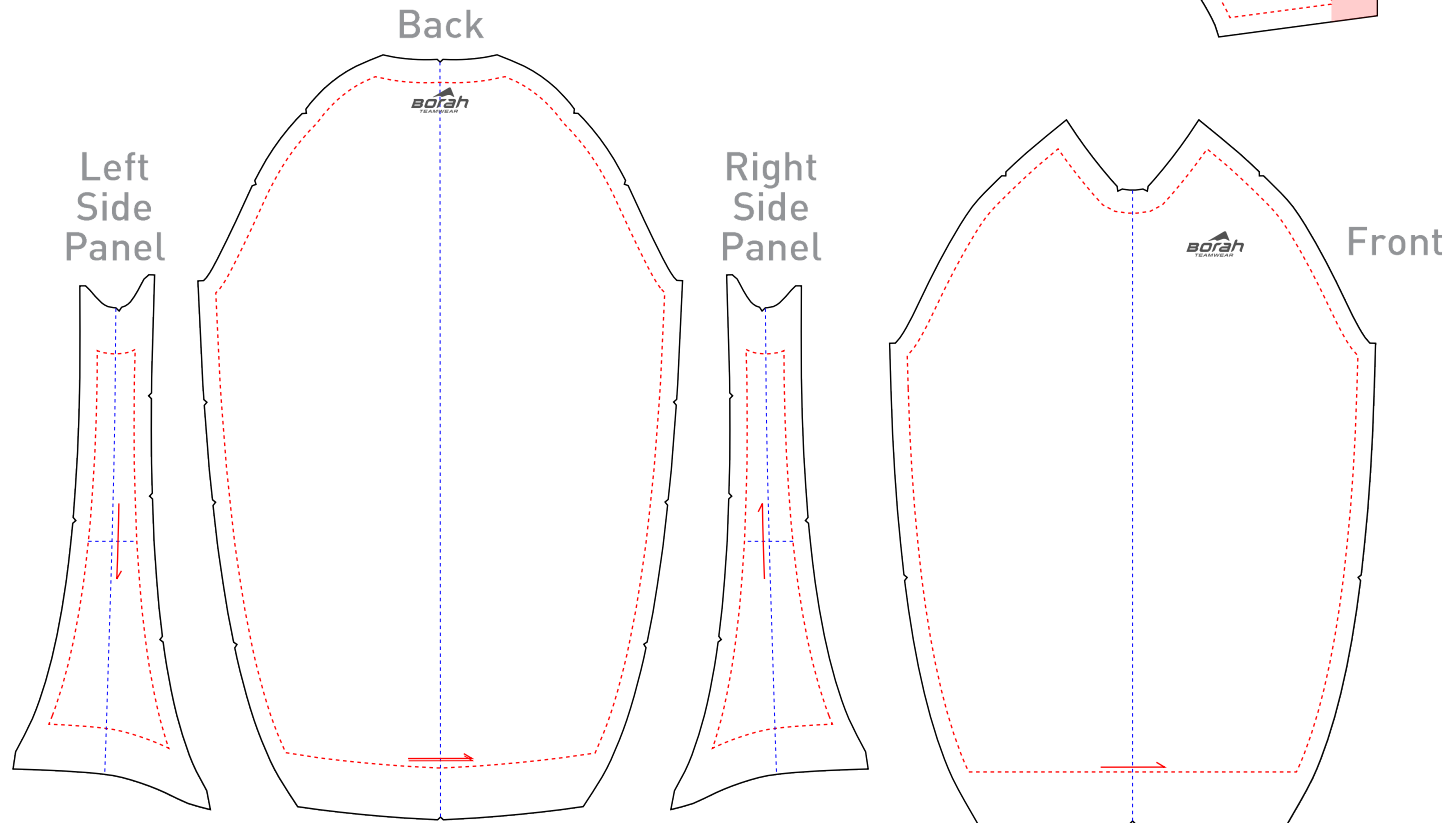

## TEMPLATE INSTRUCTIONS

Background art should bleed beyond pattern edges. Art can be submitted using pattern edges as clipping masks or with bleed art simply layed over top of Design Template.

Please keep all logos and text (foreground art) within the art margin lines. See legend for further clarification.

## ART LEGEND

Template

Art Margin

Art Read Direction

www.mtborah.com  
 info@mtborah.com  
 T: 1-800-354-2825  
 F: 1-888-682-6724  
 M - F | 8 - 5 CST

Made in USA

Right Sleeve

Collar

Left Sleeve

Back

Left Side Panel

Right Side Panel

Front