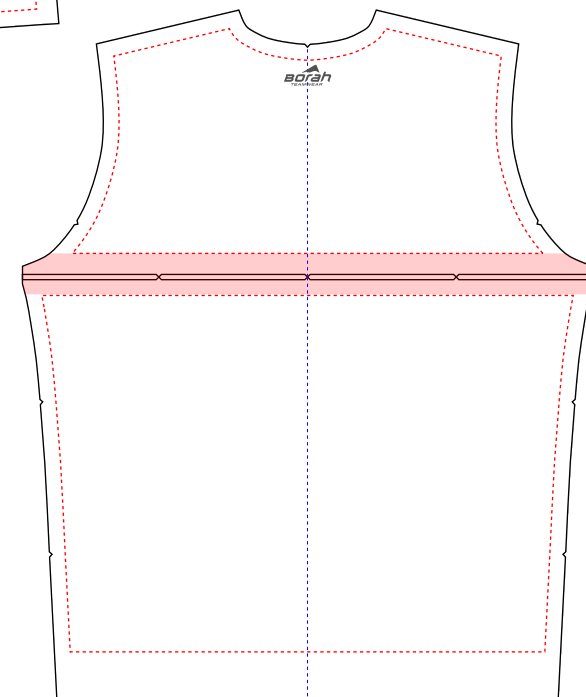

DESIGN TEMPLATE

TEMPLATE INSTRUCTIONS

Background art should bleed beyond pattern edges. Art can be submitted using pattern edges as clipping masks or with bleed art simply layed over top of Design Template.

ART LEGEND

Template

Art Margin

Art Read Direction

www.mtborah.com
info@mtborah.com
T: 1-800-354-2825
F: 1-888-682-6724
M - F | 8 - 5 CST

Made in USA

Front with Pockets

Collar

Back

Left Sleeve

Right Sleeve