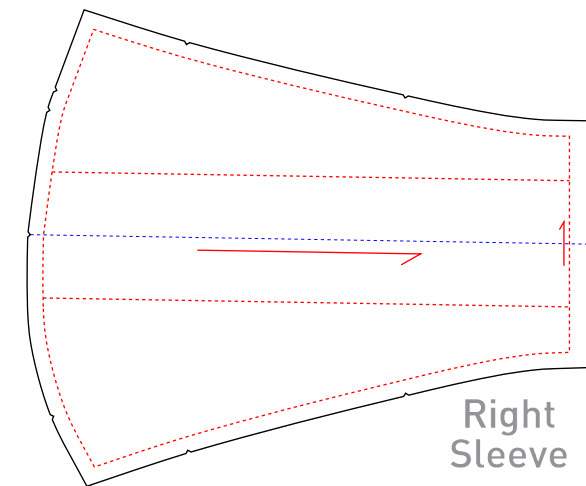

DESIGN TEMPLATE

TEMPLATE INSTRUCTIONS

Background art should bleed beyond pattern edges. Art can be submitted using pattern edges as clipping masks or with bleed art simply layed over top of Design Template.

ART LEGEND

Template

Art Margin

Art Read Direction

www.mtborah.com
info@mtborah.com
T: 1-800-354-2825
F: 1-888-682-6724
M - F | 8 - 5 CST

Made in USA

Front with Pockets

Collar

Back

Left Sleeve

Right Sleeve