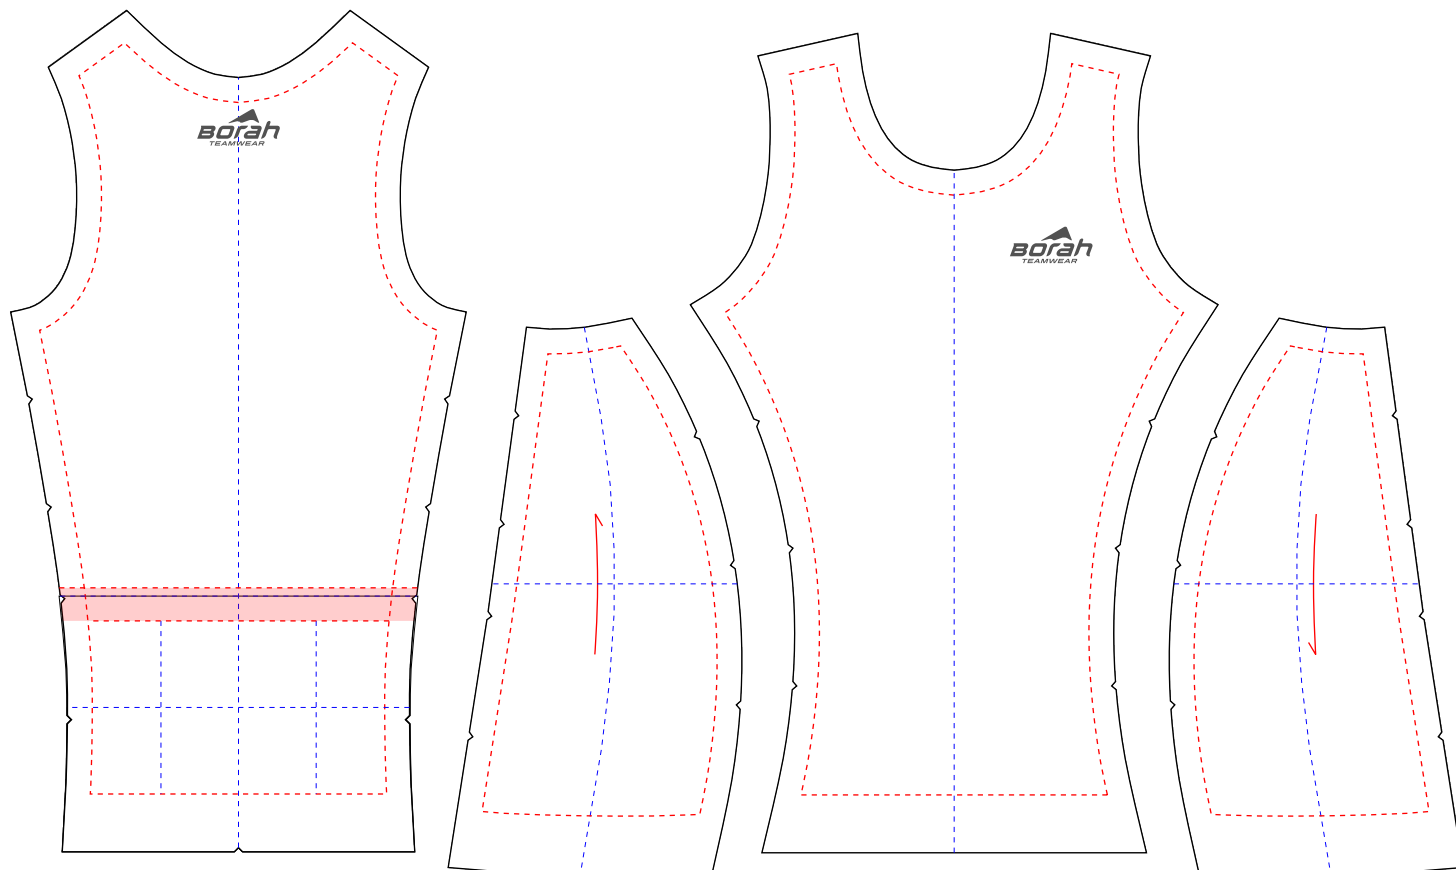

## TEMPLATE INSTRUCTIONS

Background art should bleed beyond pattern edges. Art can be submitted using pattern edges as clipping masks or with bleed art simply layed over top of Design Template.

Please keep all logos and text (foreground art) within the art margin lines. See legend for further clarification.

## ART LEGEND

Template

Art Margin

Art Read Direction

Back with Pocket

Right  
Side  
Panel

Front

Left  
Side  
Panel