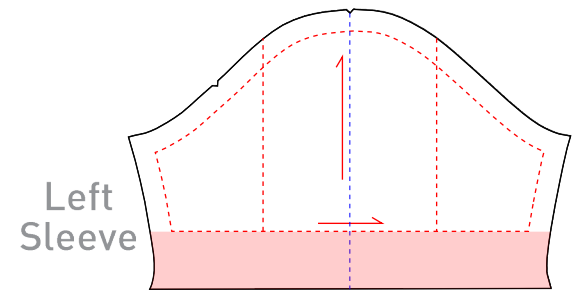

DESIGN TEMPLATE

TEMPLATE INSTRUCTIONS

Background art should bleed beyond pattern edges. Art can be submitted using pattern edges as clipping masks or with bleed art simply layed over top of Design Template.

ART LEGEND

- Template
- Art Margin
- Art Read Direction

www.mtborah.com
 info@mtborah.com
 T: 1-800-354-2825
 F: 1-888-682-6724
 M - F | 8 - 5 CST

Made in USA

Right Sleeve

Left Sleeve

Collar

Back with Pocket

Left Side Panel

Right Side Panel

Front