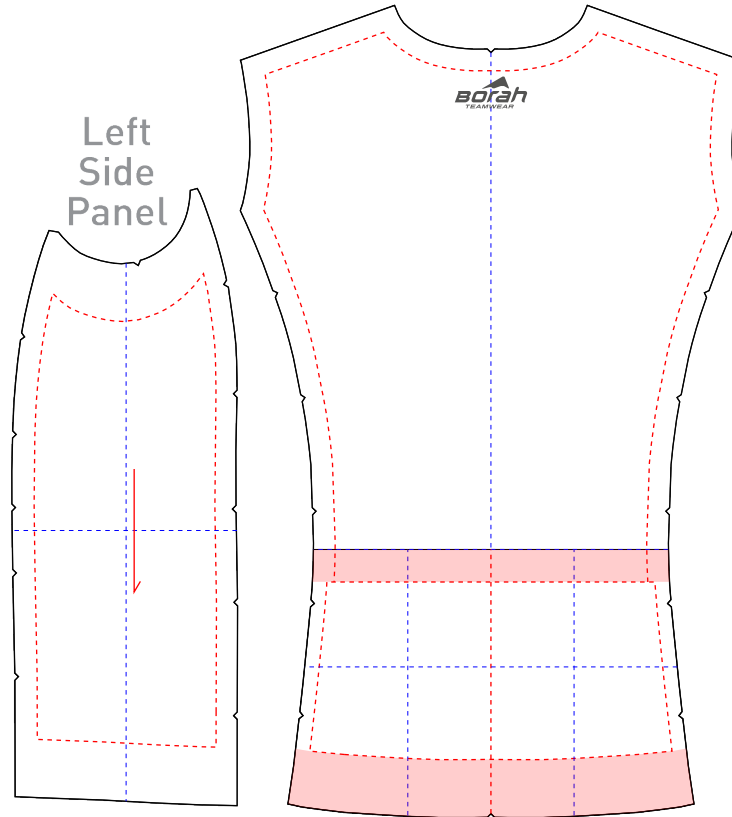

DESIGN TEMPLATE

TEMPLATE INSTRUCTIONS

Background art should bleed beyond pattern edges. Art can be submitted using pattern edges as clipping masks or with bleed art simply layed over top of Design Template.

Please keep all logos and text (foreground art) within the art margin lines. See legend for further clarification.

Mt. Borah Designers will use this art as a guideline for your design. An official 3D will be provided for approval.

ART LEGEND

- Template
- Art Margin
- Art Read Direction

www.mtborah.com
 info@mtborah.com
 T: 1-800-354-2825
 F: 1-888-682-6724
 M - F | 8 - 5 CST

Made in USA

Right Sleeve

Left Sleeve

Collar

Back with Pocket

Left Side Panel

Right Side Panel

Front