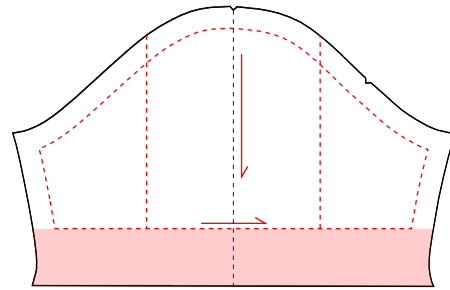

DESIGN TEMPLATE

TEMPLATE INSTRUCTIONS

Background art should bleed beyond pattern edges. Art can be submitted using pattern edges as clipping masks or with bleed art simply layed over top of Design Template.

Please keep all logos and text (foreground art) within the art margin lines. See legend for further clarification.

Mt. Borah Designers will use this art as a guideline for your design. An official 3D will be provided for approval.

ART LEGEND

- Template
- Art Margin
- Art Read Direction

www.mtborah.com
 info@mtborah.com
 T: 1-800-354-2825
 F: 1-888-682-6724
 M - F | 8 - 5 CST

Made in USA

Right Sleeve

Left Sleeve

Collar

Back with Pocket

Left Side Panel

Right Side Panel

Front