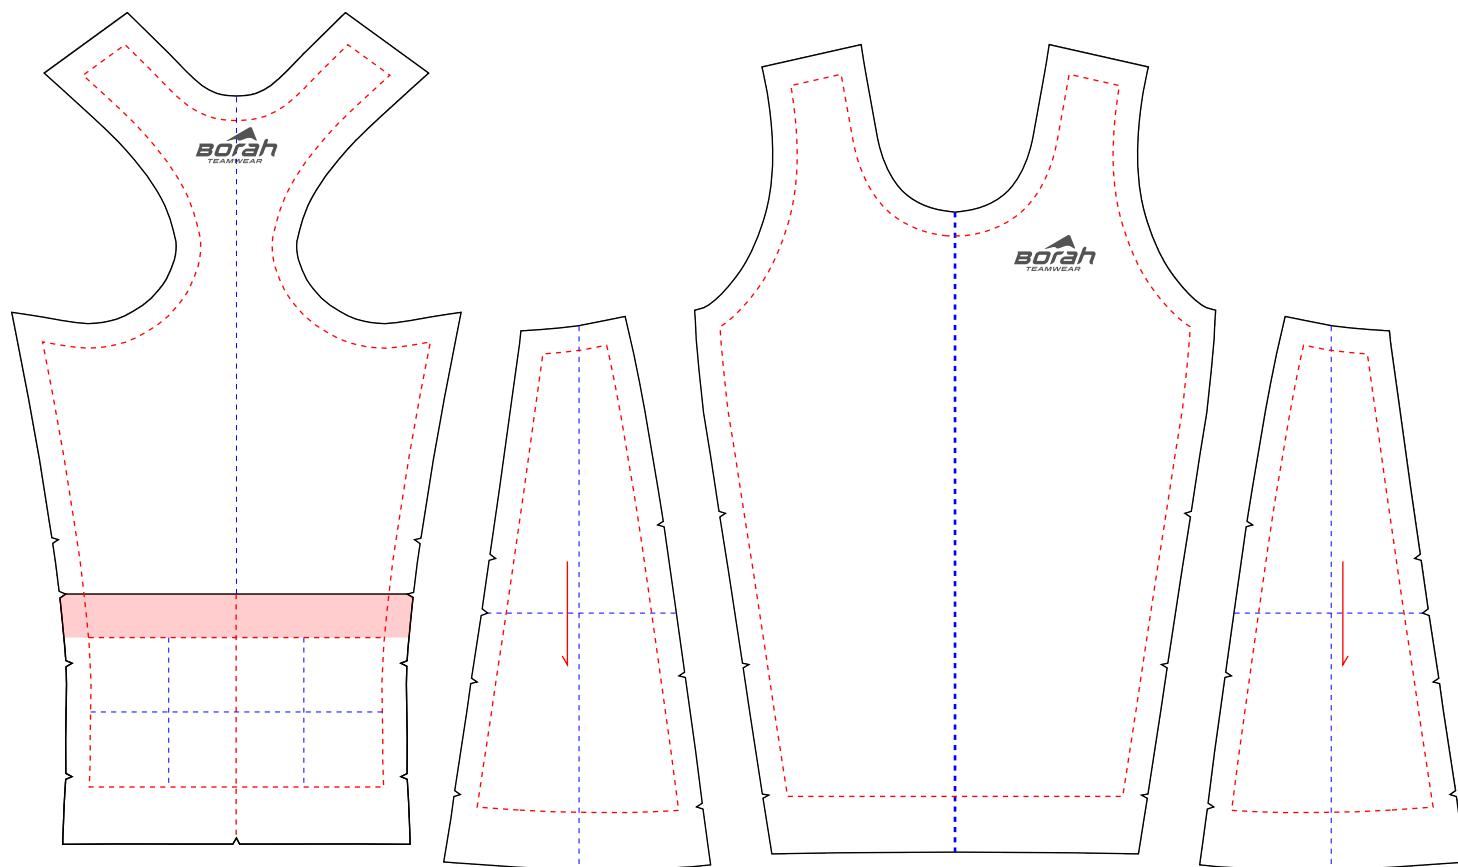

DESIGN TEMPLATE

TEMPLATE INSTRUCTIONS

Background art should bleed beyond pattern edges. Art can be submitted using pattern edges as clipping masks or with bleed art simply layed over top of Design Template.

Please keep all logos and text (foreground art) within the art margin lines. See legend for further clarification.

Mt. Borah Designers will use this art as a guideline for your design. An official 3D will be provided for approval.

ART LEGEND

Template

Art Margin

Art Read Direction

Back with Pocket

Right
Side
Panel

Front

Left
Side
Panel