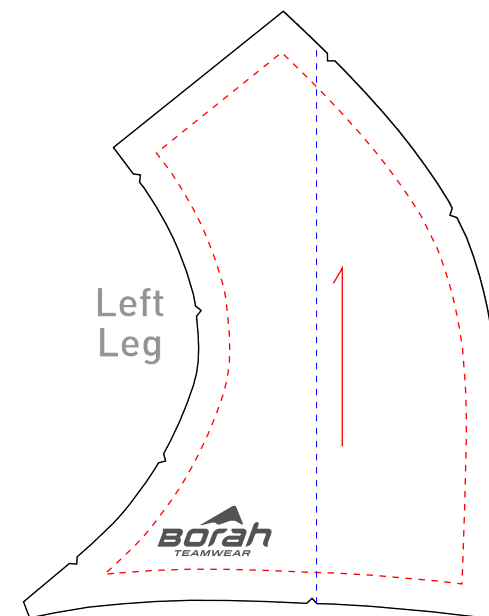

DESIGN TEMPLATE

TEMPLATE INSTRUCTIONS

Background art should bleed beyond pattern edges. Art can be submitted using pattern edges as clipping masks or with bleed art simply layed over top of Design Template.

Please keep all logos and text (foreground art) within the art margin lines. See legend for further clarification.

Mt. Borah Designers will use this art as a guideline for your design. An official 3D will be provided for approval.

M - F | 8 - 5 CST

Made in USA

Right Leg

Back Panel

Left Leg

Right Powerband

Left Powerband