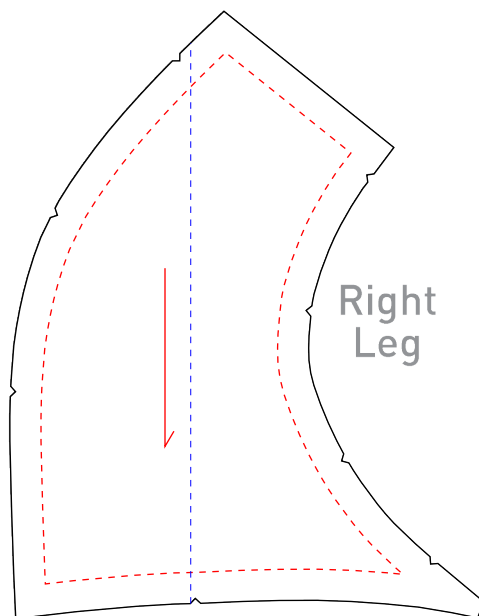

DESIGN TEMPLATE

TEMPLATE INSTRUCTIONS

Background art should bleed beyond pattern edges. Art can be submitted using pattern edges as clipping masks or with bleed art simply layed over top of Design Template.

ART LEGEND

Template _____

Art Margin - - - - -

Art Read Direction →

www.mtborah.com

info@mtborah.com

T: 1-800-354-2825

F: 1-888-682-6724

M - F | 8 - 5 CST

Made in USA

Right Leg

Back Panel

Left Leg

Right Powerband

Left Powerband