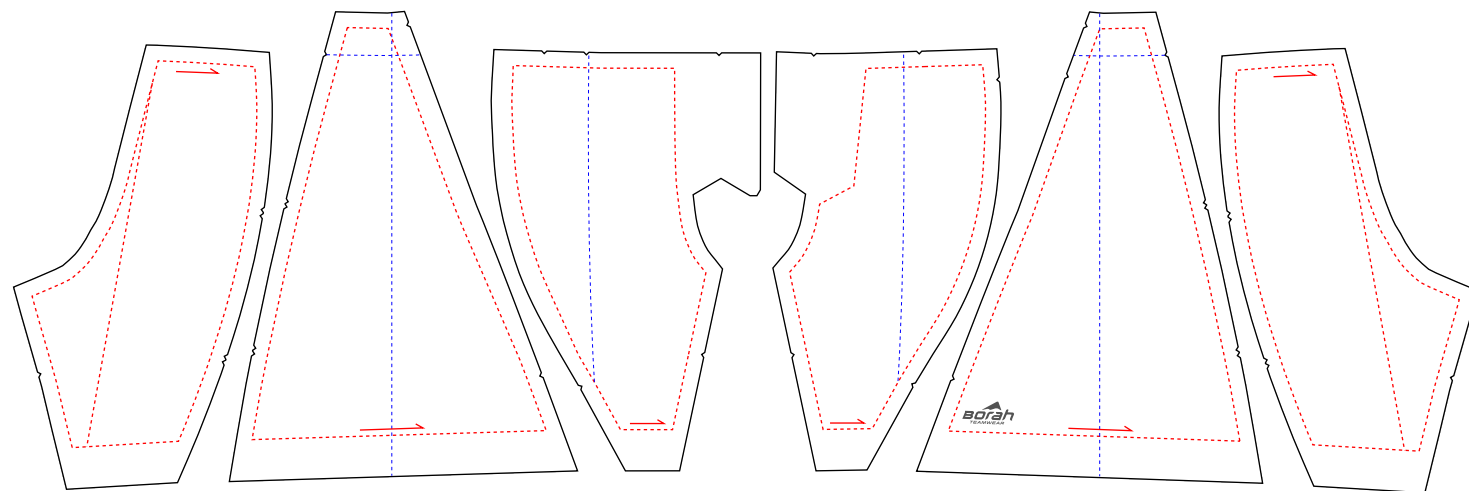

## TEMPLATE INSTRUCTIONS

Background art should bleed beyond pattern edges. Art can be submitted using pattern edges as clipping masks or with bleed art simply layed over top of Design Template.

Please keep all logos and text (foreground art) within the art margin lines. See legend for further clarification.

## ART LEGEND

Template

Art Margin

Art Read Direction

www.mtborah.com  
info@mtborah.com  
T: 1-800-354-2825  
F: 1-888-682-6724  
M - F | 8 - 5 CST

Made in USA

Right Leg Rear

Right Leg Outside

Front Leg Pieces

Left Leg Outside

Left Leg Rear