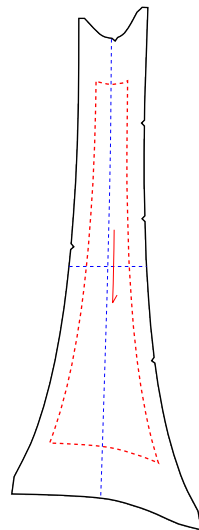

DESIGN TEMPLATE

TEMPLATE INSTRUCTIONS

Background art should bleed beyond pattern edges. Art can be submitted using pattern edges as clipping masks or with bleed art simply layed over top of Design Template.

ART LEGEND

- Template
- Art Margin
- Art Read Direction

www.mtborah.com
 info@mtborah.com
 T: 1-800-354-2825
 F: 1-888-682-6724
 M - F | 8 - 5 CST

Made in USA

Right Sleeve

Collar

Left Sleeve

Back

Left Side Panel

Right Side Panel

Front