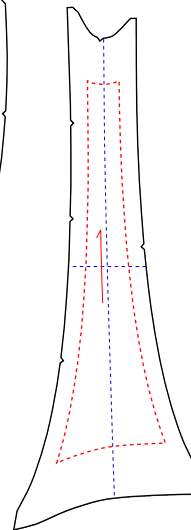

DESIGN TEMPLATE

TEMPLATE INSTRUCTIONS

Background art should bleed beyond pattern edges. Art can be submitted using pattern edges as clipping masks or with bleed art simply layed over top of Design Template.

ART LEGEND

- Template
- Art Margin
- Art Read Direction

www.mtborah.com
 info@mtborah.com
 T: 1-800-354-2825
 F: 1-888-682-6724
 M - F | 8 - 5 CST

Made in USA

Right Sleeve

Collar

Left Sleeve

Back

Left Side Panel

Right Side Panel

Front