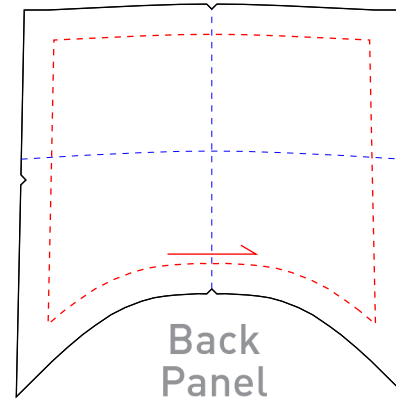

## ART LEGEND

Template

Art Margin

Art Read Direction

www.mtborah.com  
info@mtborah.com  
T: 1-800-354-2825  
F: 1-888-682-6724  
M - F | 8 - 5 CST

Made in USA

Right Leg

Back Panel