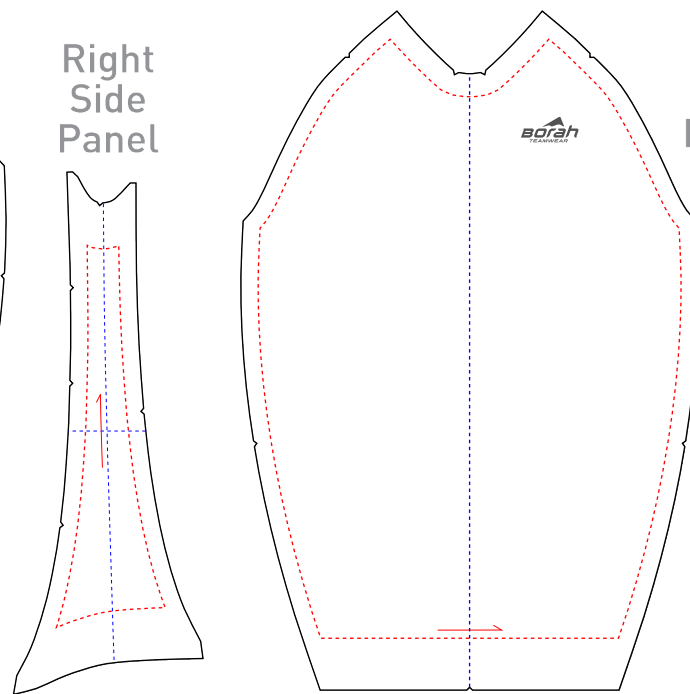

DESIGN TEMPLATE

TEMPLATE INSTRUCTIONS

Background art should bleed beyond pattern edges. Art can be submitted using pattern edges as clipping masks or with bleed art simply layed over top of Design Template.

M - F | 8 - 5 CST

Made in USA

Right Sleeve

Collar

Left Sleeve

Back

Left Side Panel

Right Side Panel

Front