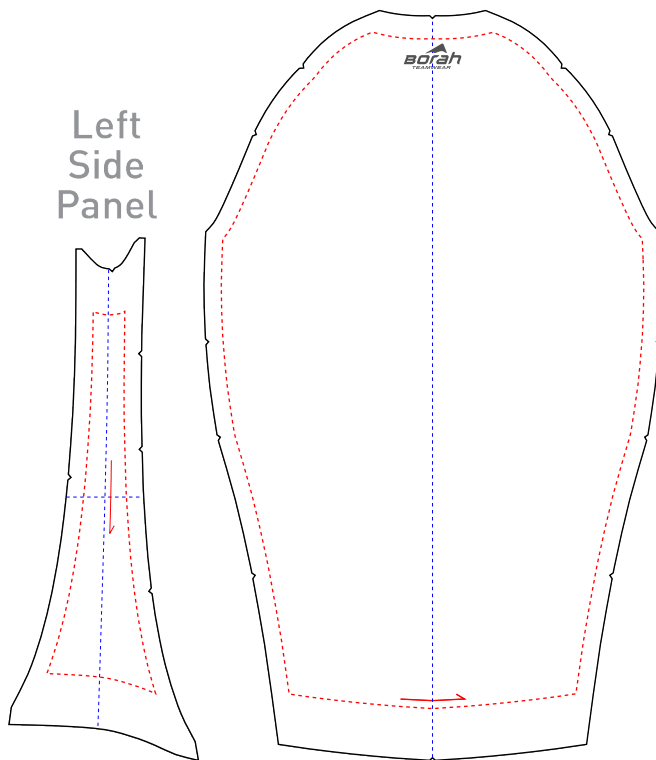

DESIGN TEMPLATE

TEMPLATE INSTRUCTIONS

Background art should bleed beyond pattern edges. Art can be submitted using pattern edges as clipping masks or with bleed art simply layed over top of Design Template.

M - F | 8 - 5 CST

Made in USA

Right Sleeve

Collar

Left Sleeve

Back

Left Side Panel

Right Side Panel

Front