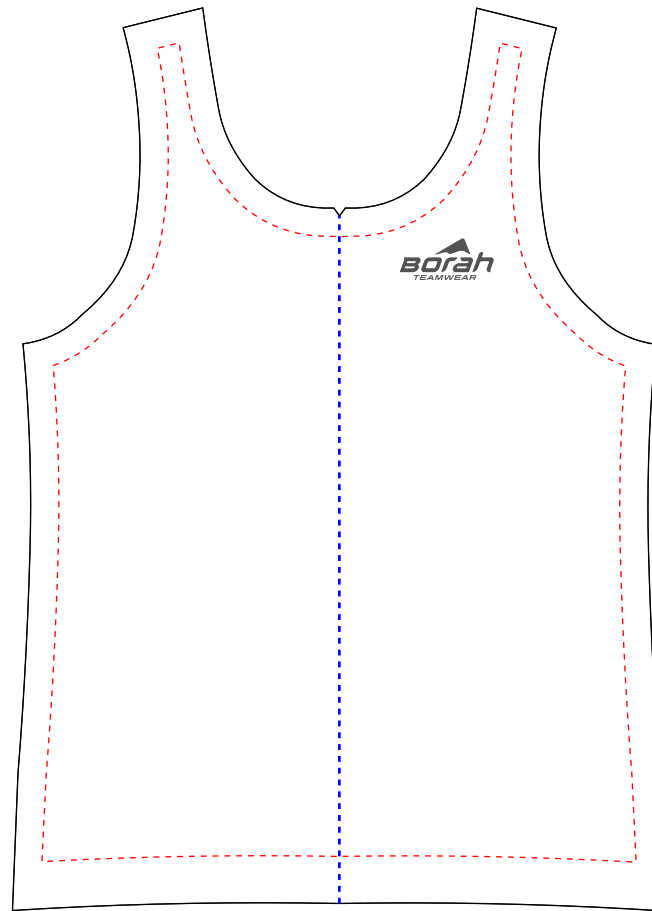

## TEMPLATE INSTRUCTIONS

Background art should bleed beyond pattern edges. Art can be submitted using pattern edges as clipping masks or with bleed art simply layed over top of Design Template.

Please keep all logos and text (foreground art) within the art margin lines. See legend for further clarification.

## ART LEGEND

Template 

Art Margin 

Art Read Direction 

[www.mtborah.com](http://www.mtborah.com)

[info@mtborah.com](mailto:info@mtborah.com)

T: 1-800-354-2825

F: 1-888-682-6724

M - F | 8 - 5 CST

Made in USA

Front

Back with Pocket