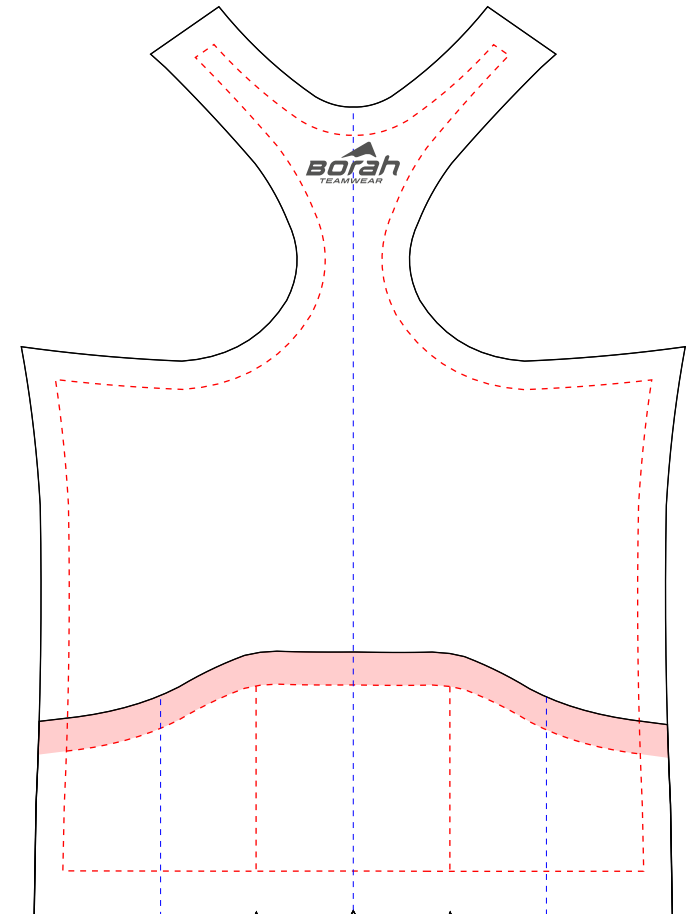

## TEMPLATE INSTRUCTIONS

Background art should bleed beyond pattern edges. Art can be submitted using pattern edges as clipping masks or with bleed art simply layed over top of Design Template.

Please keep all logos and text (foreground art) within the art margin lines. See legend for further clarification.

## ART LEGEND

Template 

Art Margin 

Art Read Direction 

[www.mtborah.com](http://www.mtborah.com)

[info@mtborah.com](mailto:info@mtborah.com)

T: 1-800-354-2825

F: 1-888-682-6724

M - F | 8 - 5 CST

Made in USA

Front

Back with Pocket