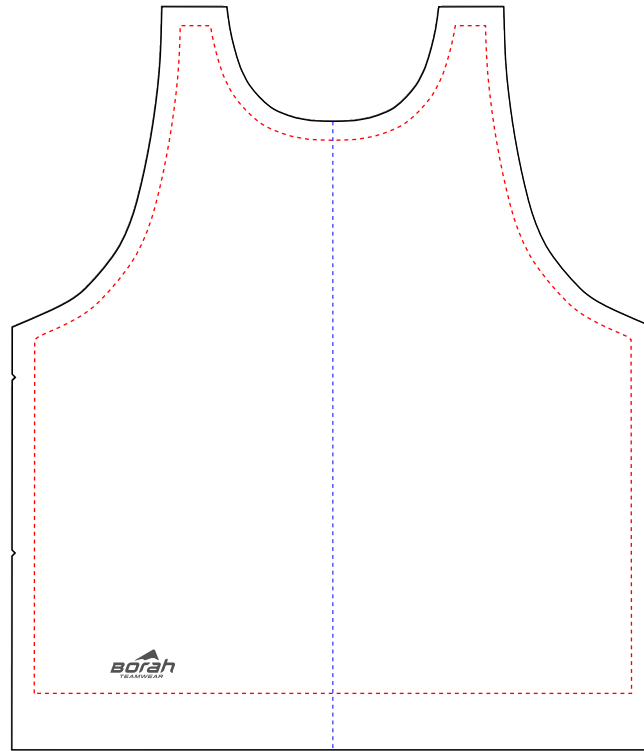

DESIGN TEMPLATE

TEMPLATE INSTRUCTIONS

Background art should bleed beyond pattern edges. Art can be submitted using pattern edges as clipping masks or with bleed art simply layed over top of Design Template.

ART LEGEND

Template 

Art Margin 

Art Read Direction 

www.mtborah.com

info@mtborah.com

T: 1-800-354-2825

F: 1-888-682-6724

M - F | 8 - 5 CST

Made in USA

Front

Back