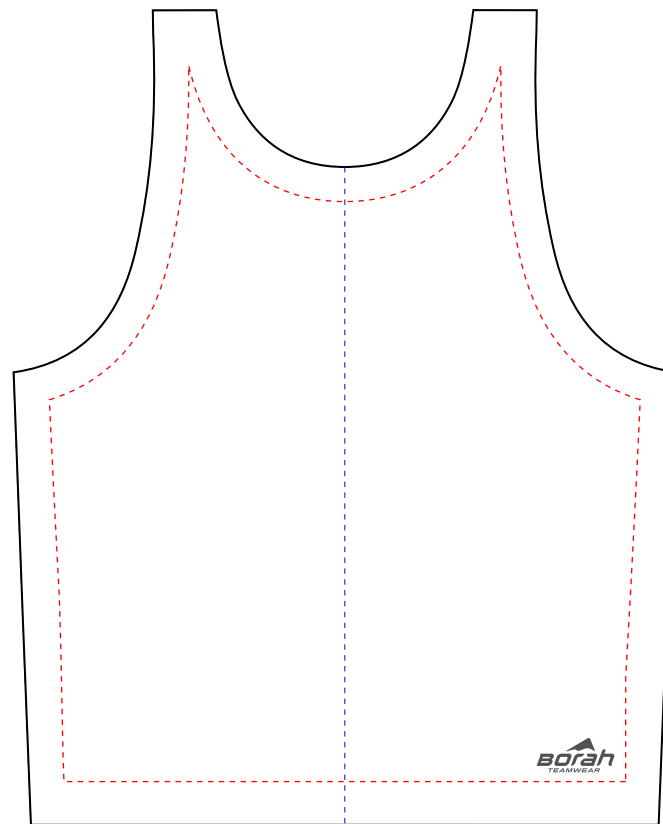

DESIGN TEMPLATE

TEMPLATE INSTRUCTIONS

Background art should bleed beyond pattern edges. Art can be submitted using pattern edges as clipping masks or with bleed art simply layed over top of Design Template.

ART LEGEND

Template 

Art Margin 

Art Read Direction 

www.mtborah.com

info@mtborah.com

T: 1-800-354-2825

F: 1-888-682-6724

M - F | 8 - 5 CST

Made in USA

Front

Back