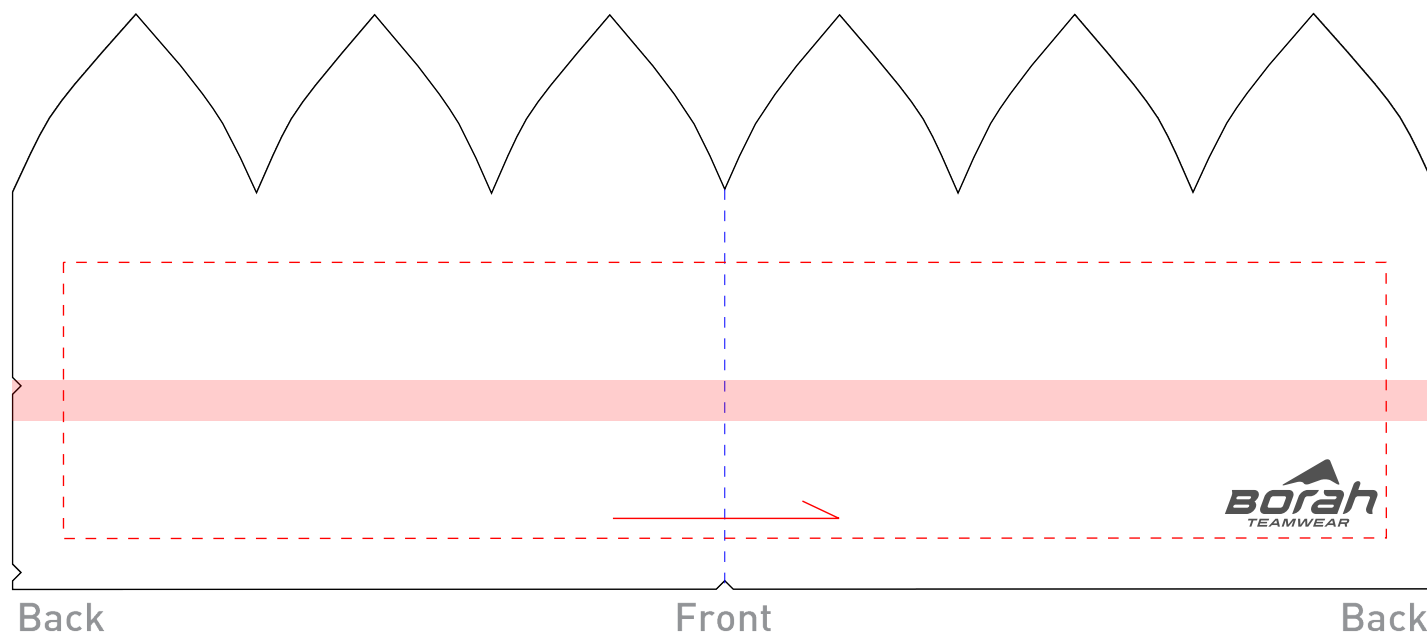

DESIGN TEMPLATE

TEMPLATE INSTRUCTIONS

Background art should bleed beyond pattern edges. Art can be submitted using pattern edges as clipping masks or with bleed art simply layed over top of Design Template.

Please keep all logos and text (foreground art) within the art margin lines. See legend for further clarification.

Mt. Borah Designers will use this art as a guideline for your design. An official 3D will be provided for approval.

ART LEGEND

Template

Art Margin

Art Read Direction

www.mtborah.com
info@mtborah.com
T: 1-800-354-2825
F: 1-888-682-6724
M - F | 8 - 5 CST

Made in USA