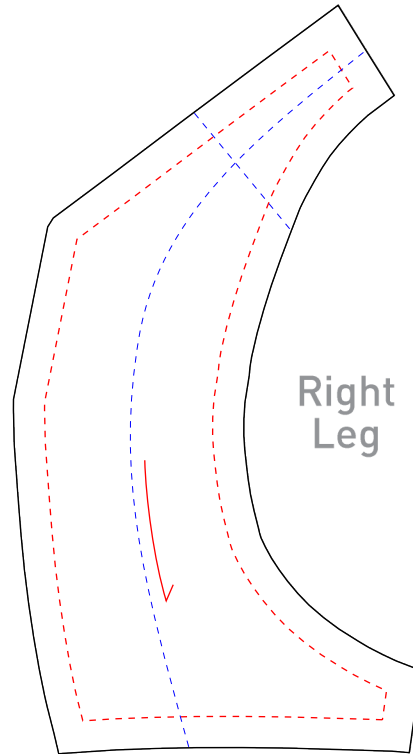

DESIGN TEMPLATE

TEMPLATE INSTRUCTIONS

Background art should bleed beyond pattern edges. Art can be submitted using pattern edges as clipping masks or with bleed art simply layed over top of Design Template.

Please keep all logos and text (foreground art) within the art margin lines. See legend for further clarification.

Mt. Borah Designers will use this art as a guideline for your design. An official 3D will be provided for approval.

ART LEGEND

Template —————

Art Margin - - - - -

Art Read Direction —————>

www.borahteamwear.com

info@borahteamwear.com

T: 1-800-354-2825

F: 1-888-682-6724

M - F | 8 - 5 CST

Made in USA

Right Leg

Back Panel

Left Leg

Right Powerband

Left Powerband