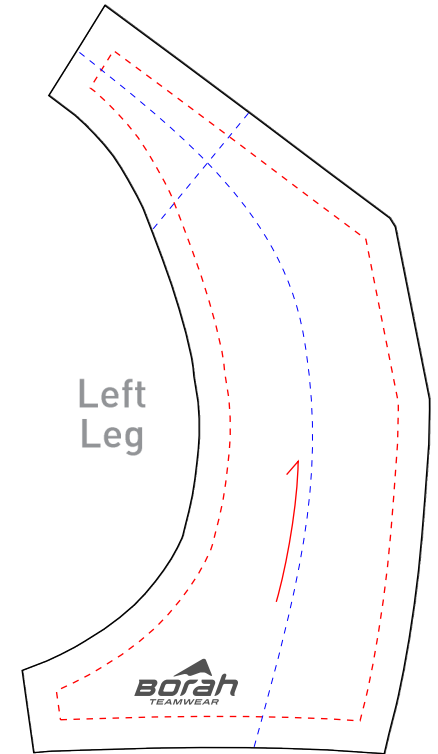

DESIGN TEMPLATE

TEMPLATE INSTRUCTIONS

Background art should bleed beyond pattern edges. Art can be submitted using pattern edges as clipping masks or with bleed art simply layed over top of Design Template.

Please keep all logos and text (foreground art) within the art margin lines. See legend for further clarification.

Mt. Borah Designers will use this art as a guideline for your design. An official 3D will be provided for approval.

ART LEGEND

Template —————

Art Margin - - - - -

Art Read Direction —————>

www.borahteamwear.com

info@borahteamwear.com

T: 1-800-354-2825

F: 1-888-682-6724

M - F | 8 - 5 CST

Made in USA

Right Leg

Back Panel

Left Leg

Right Powerband

Left Powerband