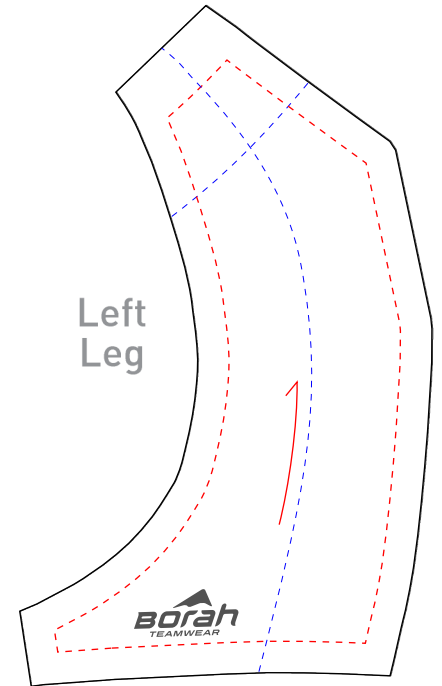

DESIGN TEMPLATE

TEMPLATE INSTRUCTIONS

Background art should bleed beyond pattern edges. Art can be submitted using pattern edges as clipping masks or with bleed art simply layed over top of Design Template.

ART LEGEND

Template _____

Art Margin - - - - -

Art Read Direction →

www.borahteamwear.com

info@borahteamwear.com

T: 1-800-354-2825

F: 1-888-682-6724

M - F | 8 - 5 CST

Made in USA

Right Leg

Back Panel

Left Leg

Right Powerband

Left Powerband