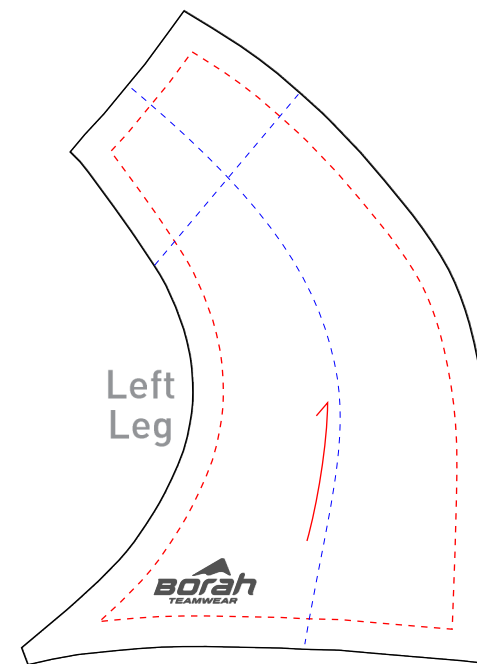

DESIGN TEMPLATE

TEMPLATE INSTRUCTIONS

Background art should bleed beyond pattern edges. Art can be submitted using pattern edges as clipping masks or with bleed art simply layed over top of Design Template.

Please keep all logos and text (foreground art) within the art margin lines. See legend for further clarification.

Mt. Borah Designers will use this art as a guideline for your design. An official 3D will be provided for approval.

M - F | 8 - 5 CST

Made in USA

Right Leg

Back Panel

Left Leg

Right Powerband

Left Powerband