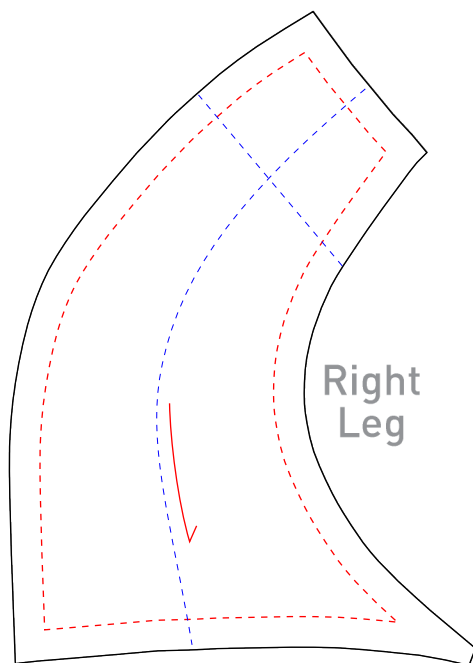

DESIGN TEMPLATE

TEMPLATE INSTRUCTIONS

Background art should bleed beyond pattern edges. Art can be submitted using pattern edges as clipping masks or with bleed art simply layed over top of Design Template.

ART LEGEND

Template

Art Margin

Art Read Direction

www.borahteamwear.com

info@borahteamwear.com

T: 1-800-354-2825

F: 1-888-682-6724

M - F | 8 - 5 CST

Made in USA

Right Leg

Back Panel

Left Leg

Right Powerband

Left Powerband