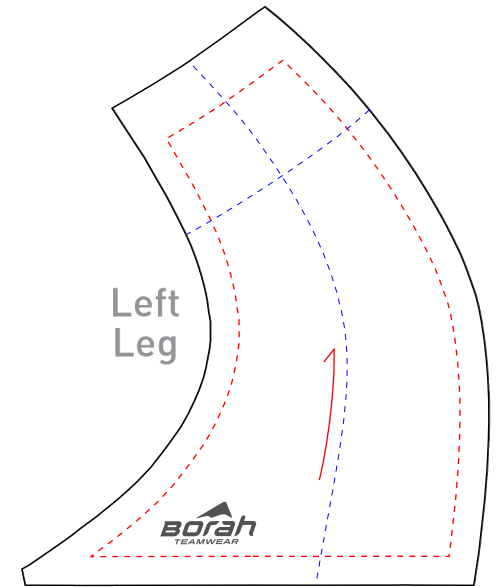

DESIGN TEMPLATE

TEMPLATE INSTRUCTIONS

Background art should bleed beyond pattern edges. Art can be submitted using pattern edges as clipping masks or with bleed art simply layed over top of Design Template.

Please keep all logos and text (foreground art) within the art margin lines. See legend for further clarification.

Mt. Borah Designers will use this art as a guideline for your design. An official 3D will be provided for approval.

ART LEGEND

Template _____

Art Margin - - - - -

Art Read Direction →

www.borahteamwear.com

info@borahteamwear.com

T: 1-800-354-2825

F: 1-888-682-6724

M - F | 8 - 5 CST

Made in USA

Right Leg

Back Panel

Left Leg

Right Powerband

Left Powerband