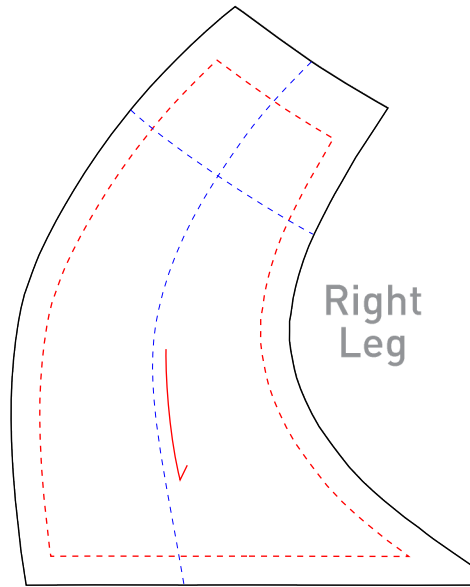

DESIGN TEMPLATE

TEMPLATE INSTRUCTIONS

Background art should bleed beyond pattern edges. Art can be submitted using pattern edges as clipping masks or with bleed art simply layed over top of Design Template.

ART LEGEND

Template _____

Art Margin - - - - -

Art Read Direction →

www.borahteamwear.com

info@borahteamwear.com

T: 1-800-354-2825

F: 1-888-682-6724

M - F | 8 - 5 CST

Made in USA

Right Leg

Back Panel

Left Leg

Right Powerband

Left Powerband