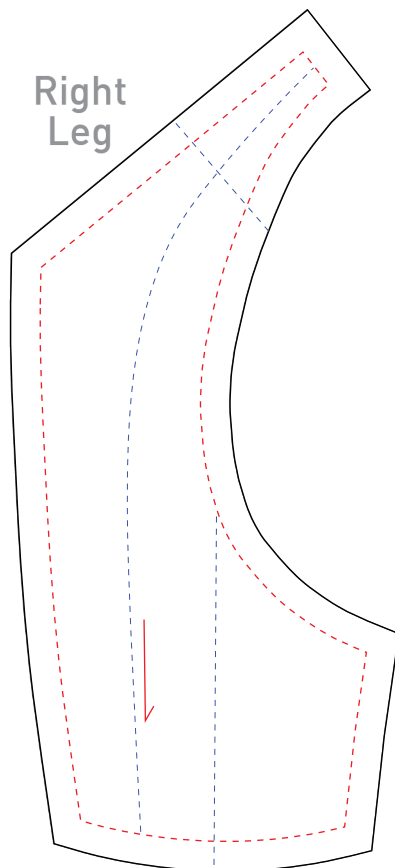

DESIGN TEMPLATE

TEMPLATE INSTRUCTIONS

Background art should bleed beyond pattern edges. Art can be submitted using pattern edges as clipping masks or with bleed art simply layed over top of Design Template.

Please keep all logos and text (foreground art) within the art margin lines. See legend for further clarification.

Mt. Borah Designers will use this art as a guideline for your design. An official 3D will be provided for approval.

ART LEGEND

Template

Art Margin

Art Read Direction

www.borahteamwear.com
info@borahteamwear.com
 T: 1-800-354-2825
 F: 1-888-682-6724
 M - F | 8 - 5 CST

Made in USA

Right Leg

Back Panel

Left Leg

Right Knee

Left Knee