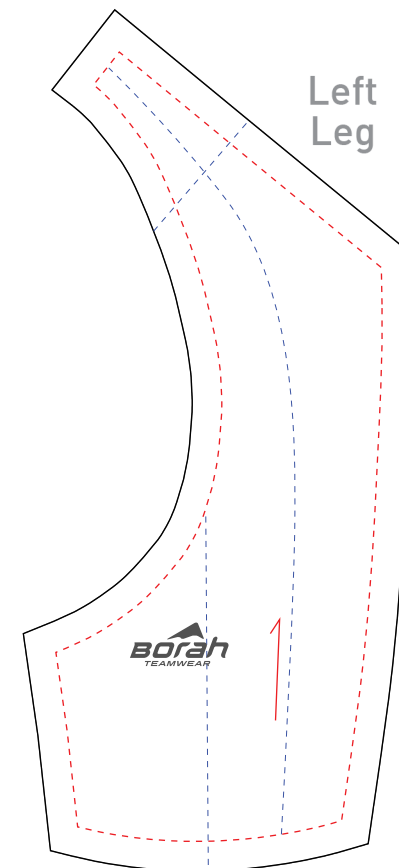

DESIGN TEMPLATE

TEMPLATE INSTRUCTIONS

Background art should bleed beyond pattern edges. Art can be submitted using pattern edges as clipping masks or with bleed art simply layed over top of Design Template.

Please keep all logos and text (foreground art) within the art margin lines. See legend for further clarification.

Mt. Borah Designers will use this art as a guideline for your design. An official 3D will be provided for approval.

ART LEGEND

Template

Art Margin

Art Read Direction

www.borahteamwear.com
info@borahteamwear.com
 T: 1-800-354-2825
 F: 1-888-682-6724
 M - F | 8 - 5 CST

Made in USA

Right Leg

Back Panel

Left Leg

Right Knee

Left Knee