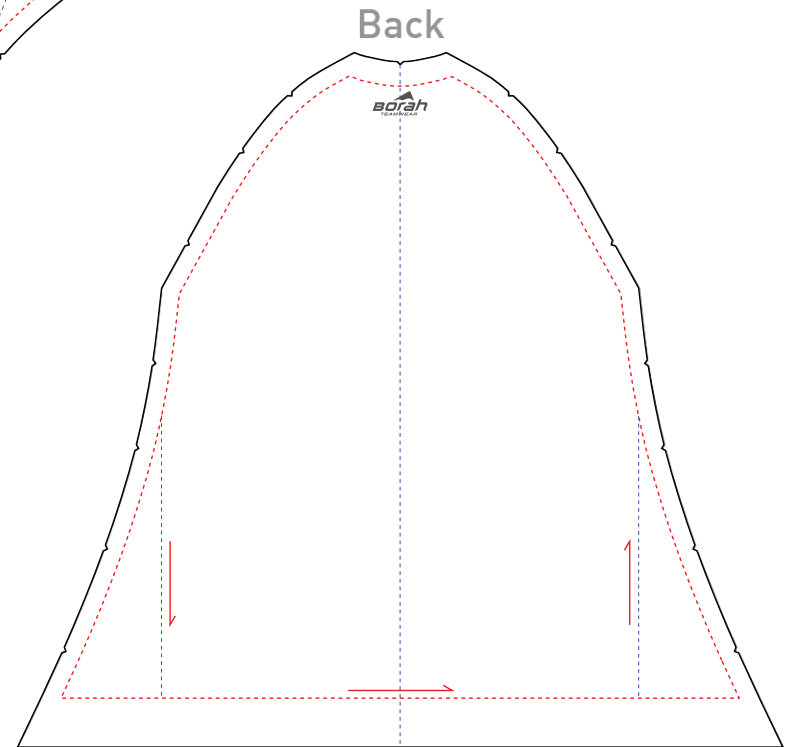

DESIGN TEMPLATE

TEMPLATE INSTRUCTIONS

Background art should bleed beyond pattern edges. Art can be submitted using pattern edges as clipping masks or with bleed art simply layed over top of Design Template.

Please keep all logos and text (foreground art) within the art margin lines. See legend for further clarification.

Mt. Borah Designers will use this art as a guideline for your design. An official 3D will be provided for approval.

ART LEGEND

- Template
- Art Margin
- Art Read Direction

www.borahteamwear.com
 info@borahteamwear.com
 T: 1-800-354-2825
 F: 1-888-682-6724
 M - F | 8 - 5 CST

Made in USA

Collar

Front

Left Sleeve

Back